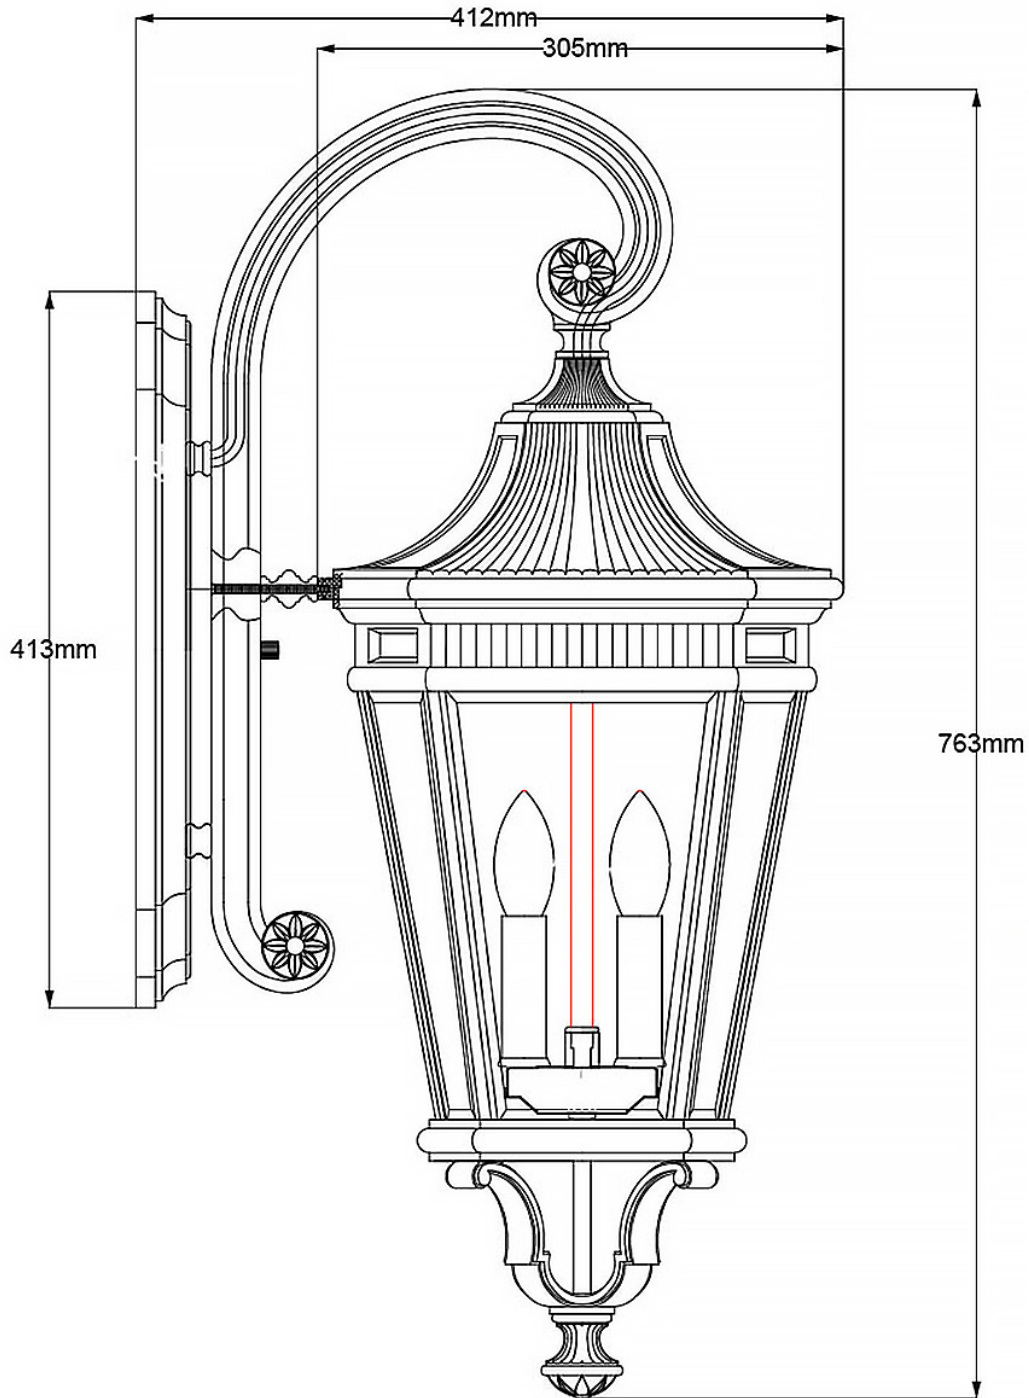

Elstead - Feiss - Cotswold Lane FE-COTSLN2-L-BK Wall Light

CONTACT