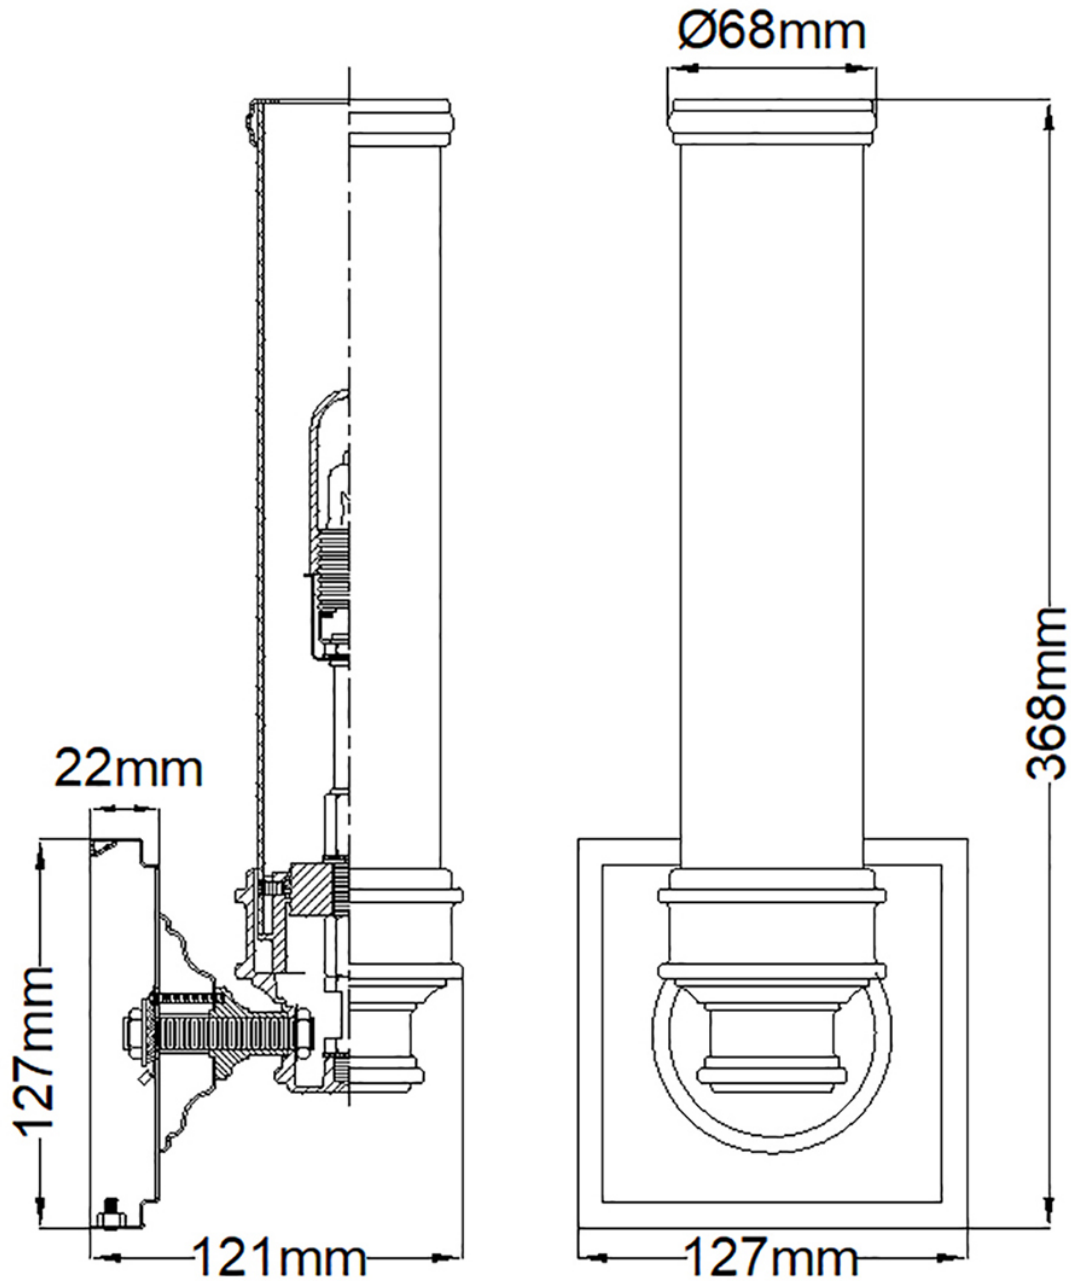

Elstead - Feiss - Payne FE-PAYNE1-BATH Wall Light

CONTACT