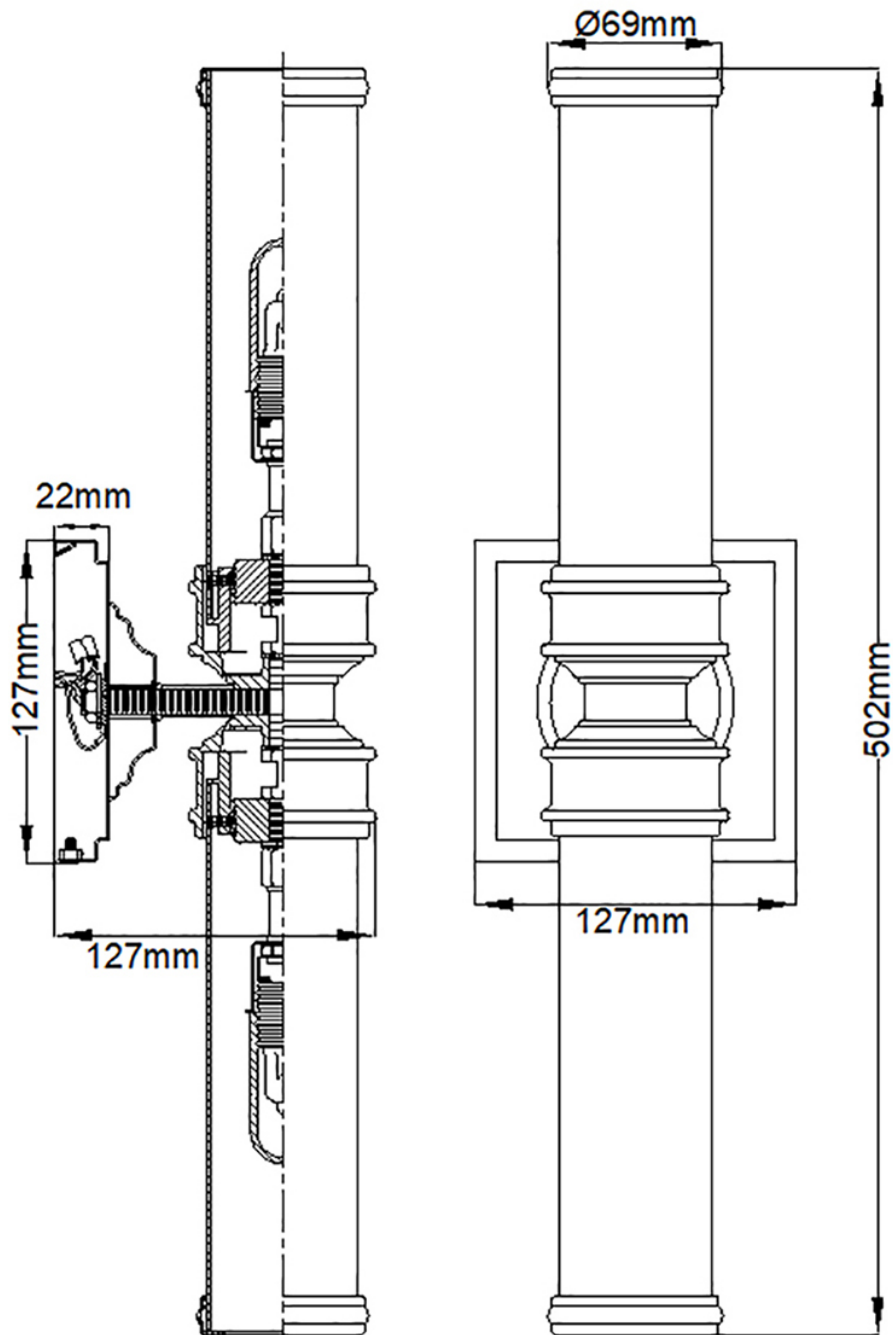

Elstead - Feiss - Payne FE-PAYNE2-BATH Wall Light

CONTACT