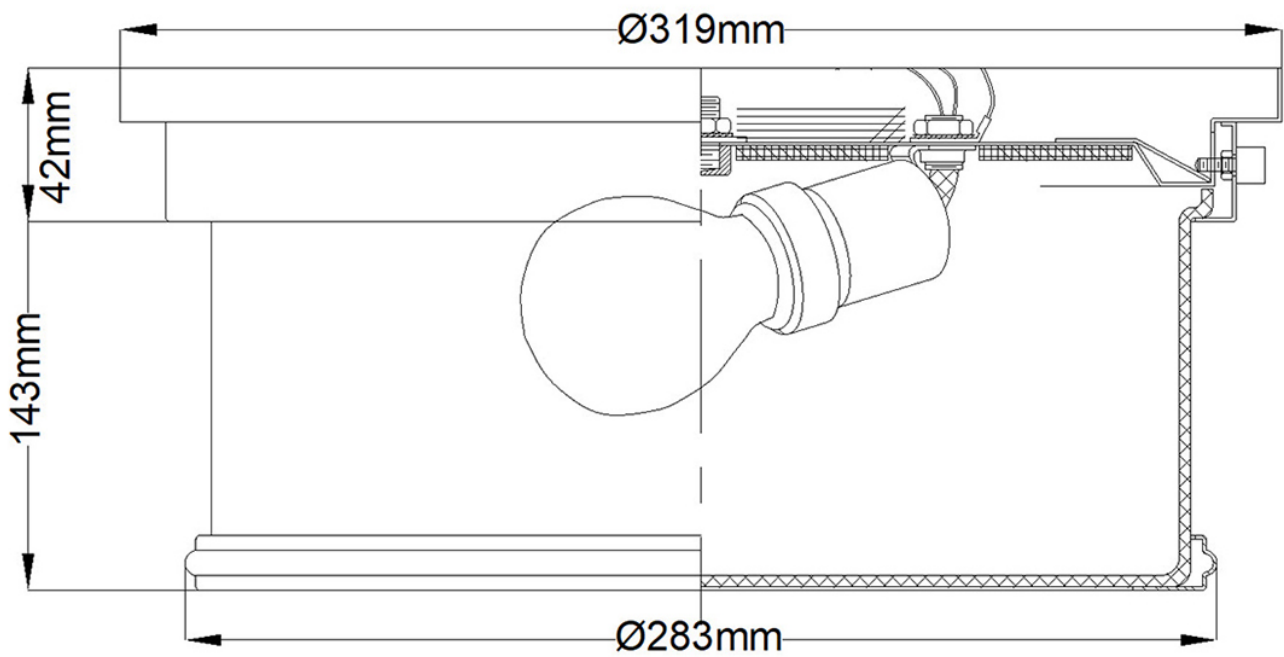

Elstead - Feiss - Payne FE-PAYNE-F-BATH Flush Light

CONTACT