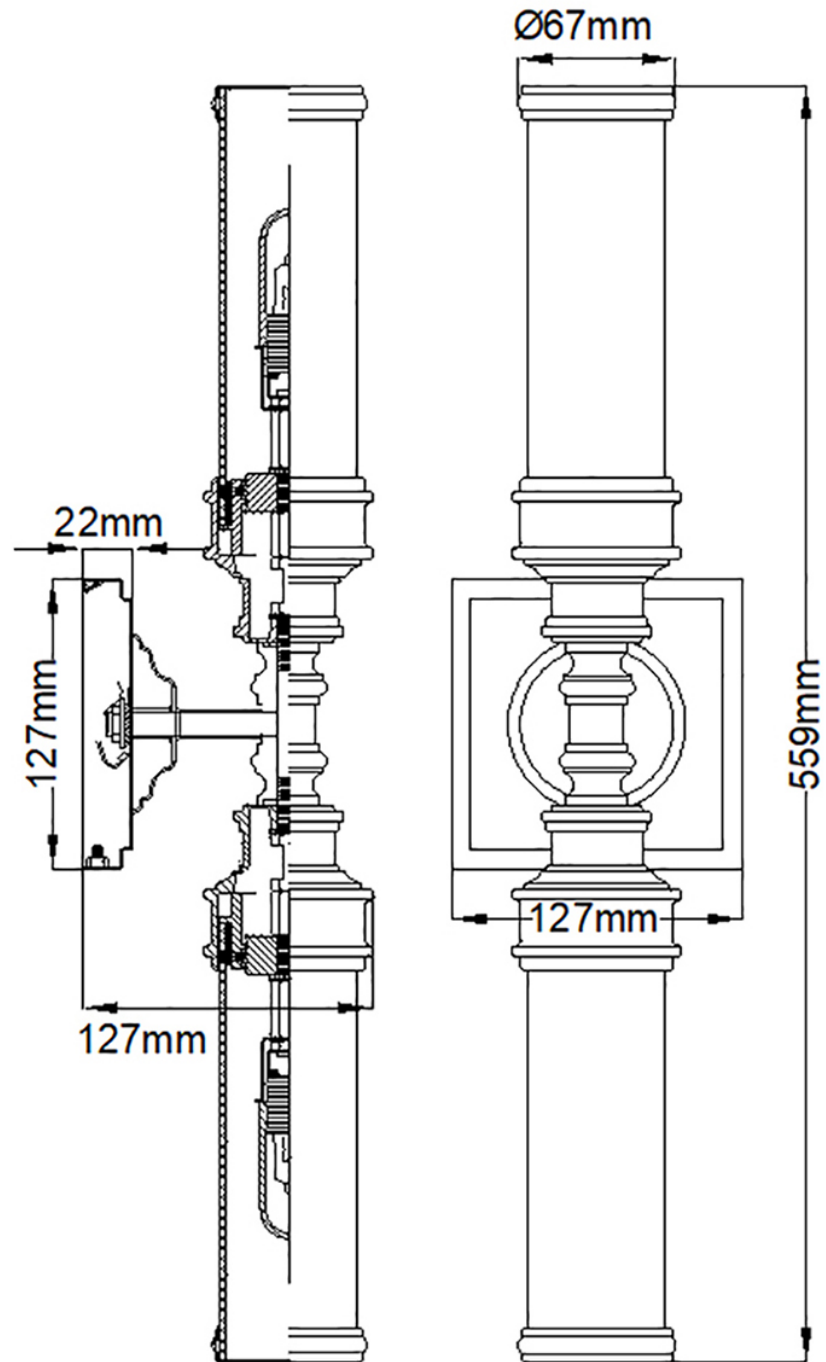

Elstead - Feiss - Payne FE-PAYN-OR2-BATH Wall Light

CONTACT