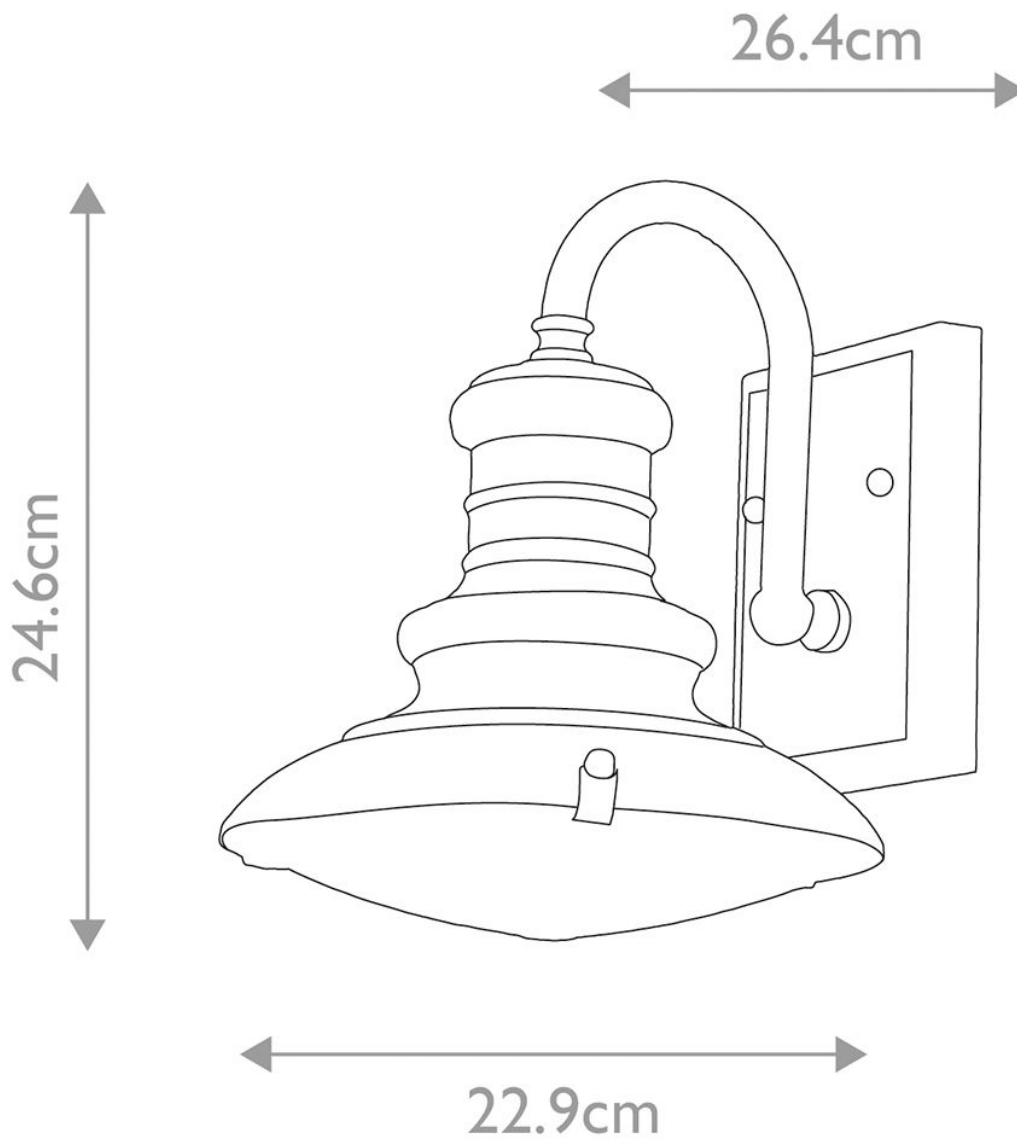

Elstead - Feiss - Redding Station FE-REDDING2-S-RB Wall Light

**CONTACT**