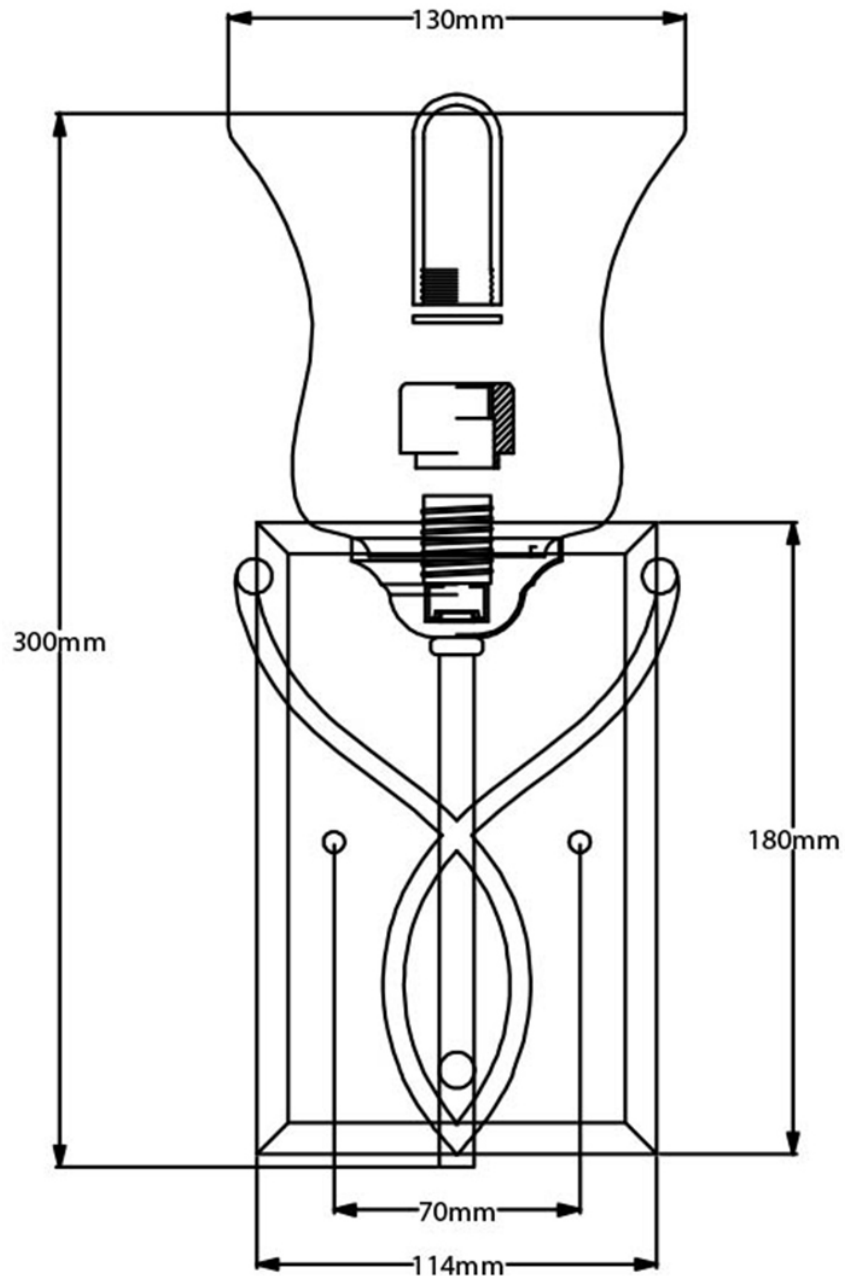

Elstead - Hinkley Lighting - Brooke HK-BROOKE1-BATH Wall Light

CONTACT