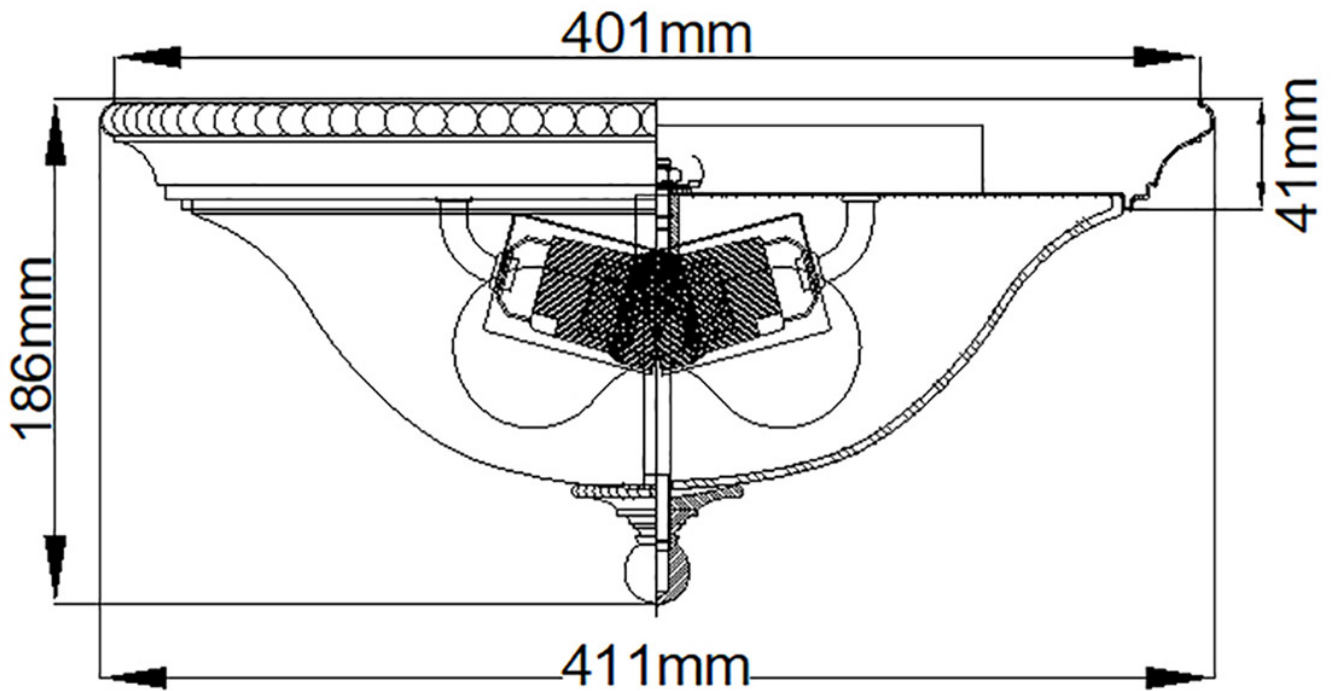

Elstead - Hinkley Lighting - Cambridge HK-CAMBRIDGE-F-A Flush Light

CONTACT