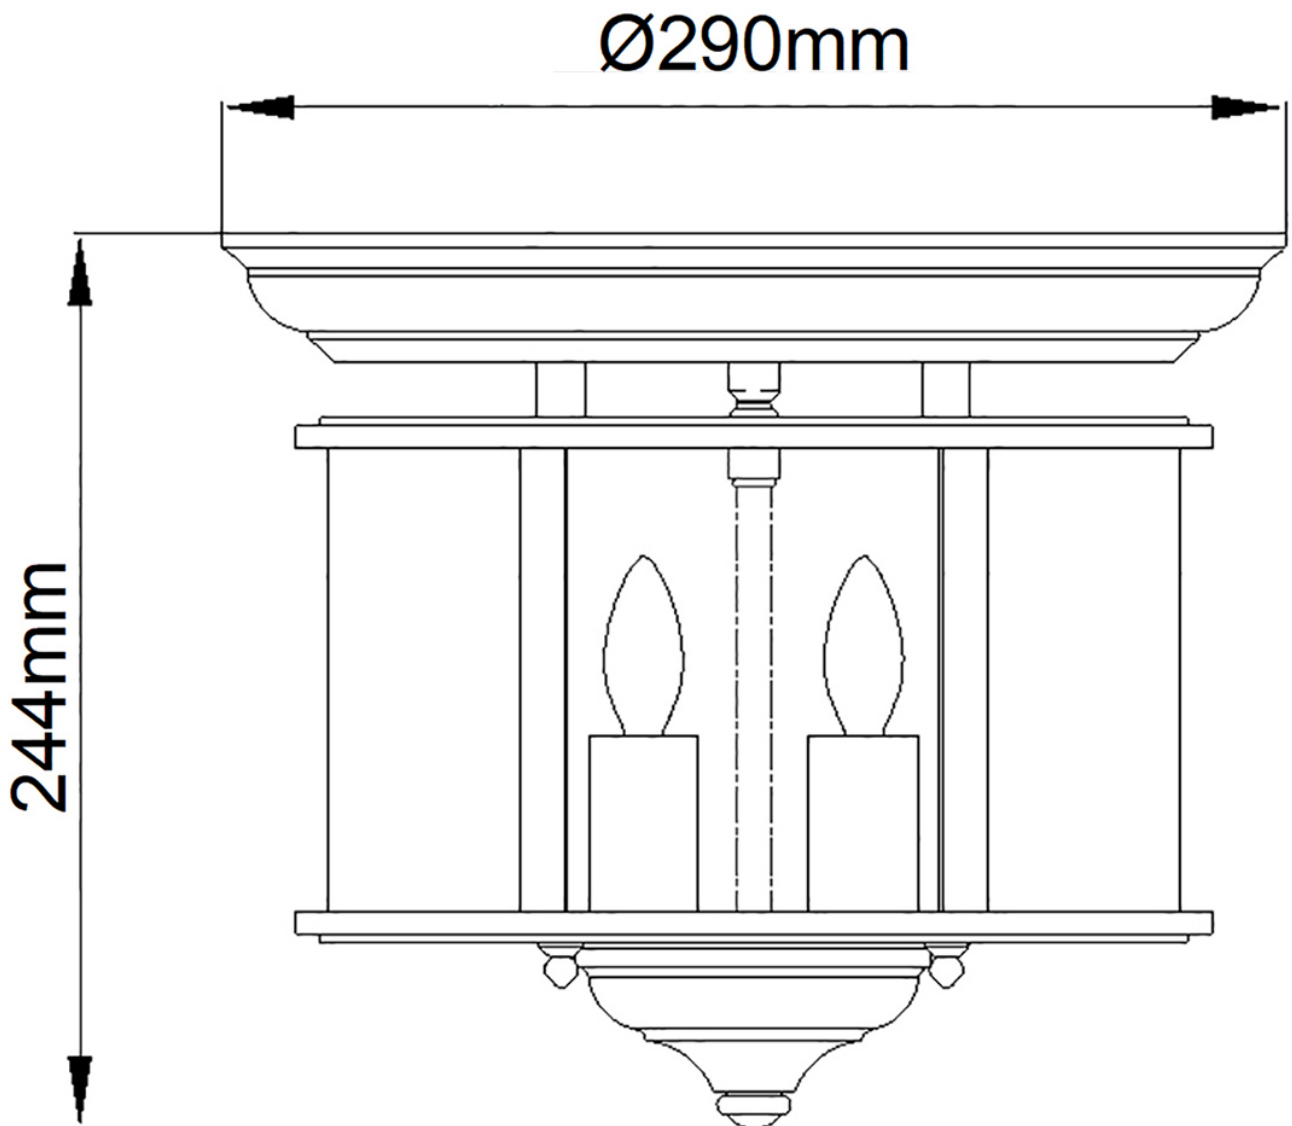

Elstead - Hinkley Lighting - Gentry HK-GENTRY-F-PB Flush Light

CONTACT