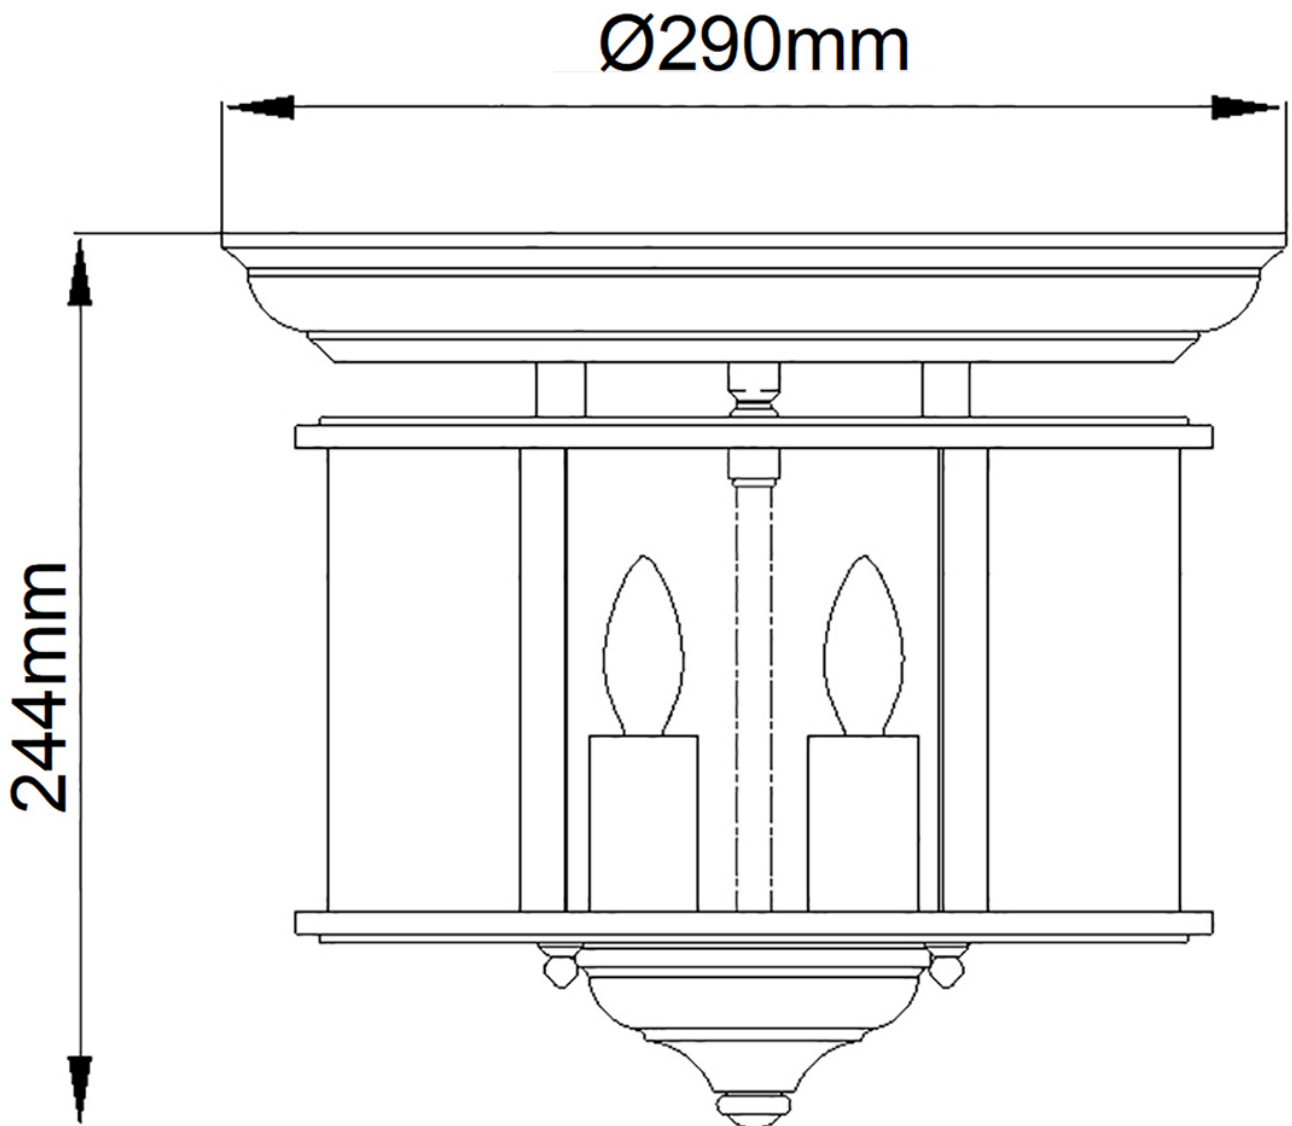

Elstead - Hinkley Lighting - Gentry HK-GENTRY-F-PW Flush Light

CONTACT