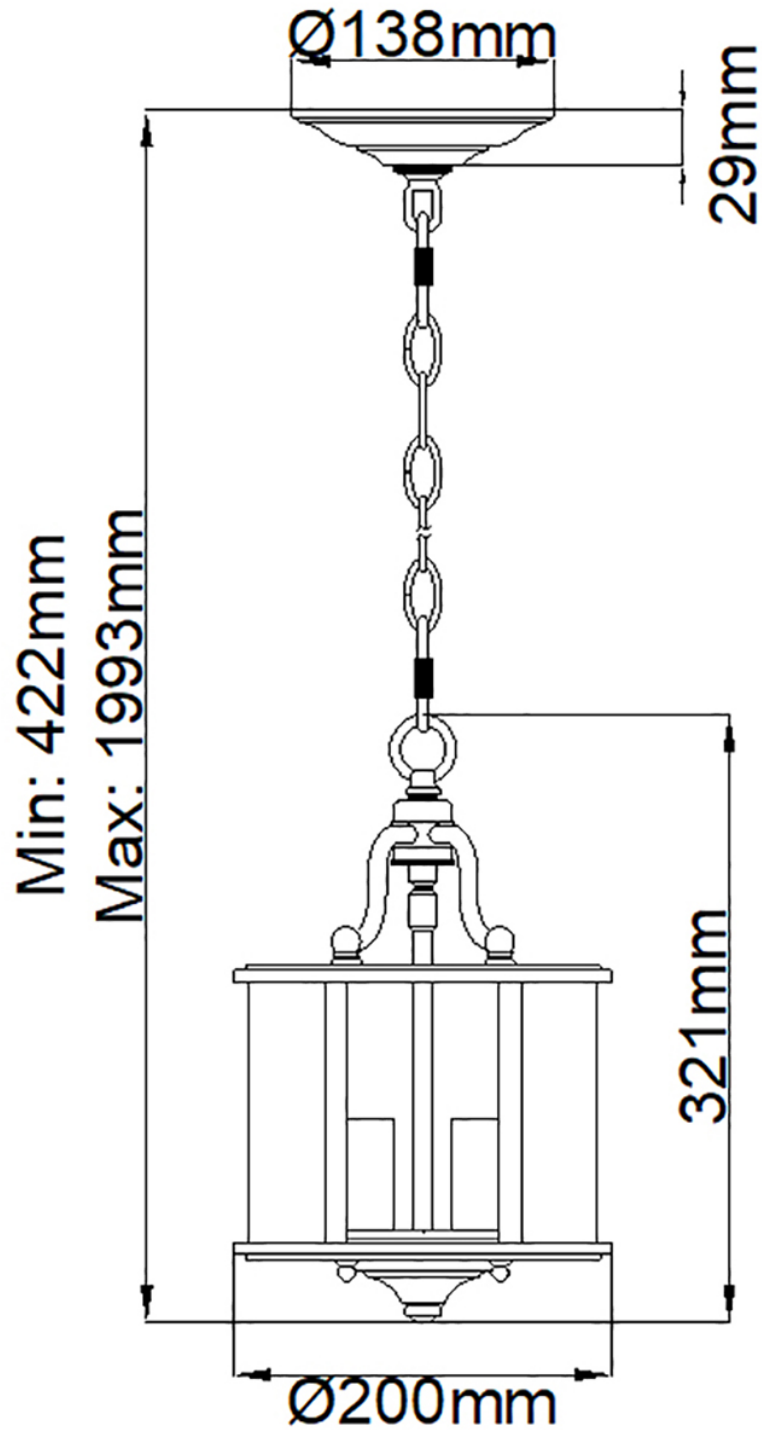

Elstead - Hinkley Lighting - Gentry HK-GENTRY-P-S-PB Pendant

CONTACT