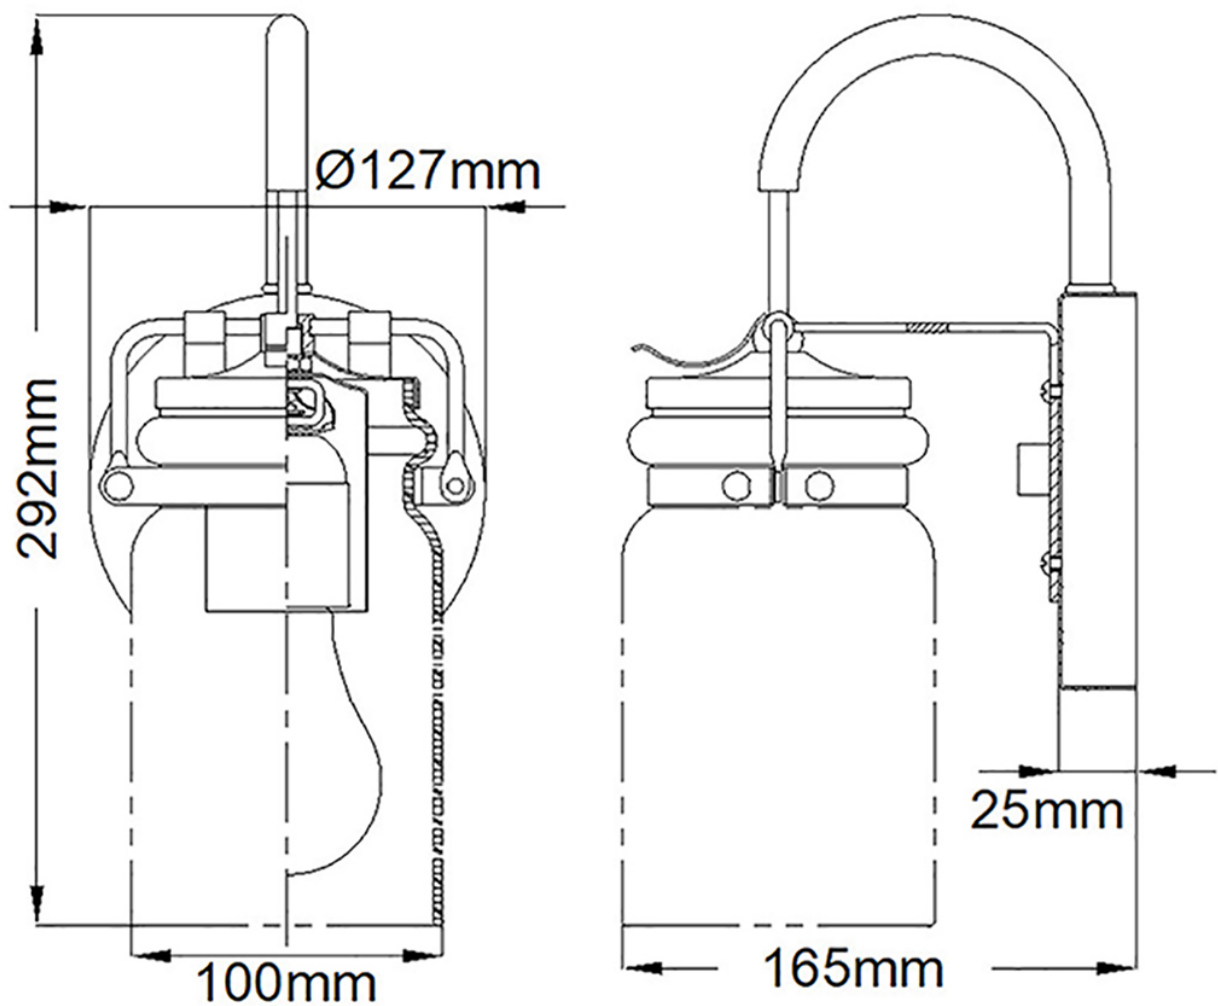

Elstead - Kichler - Brinley KL-BRINLEY1-OZ Wall Light

CONTACT