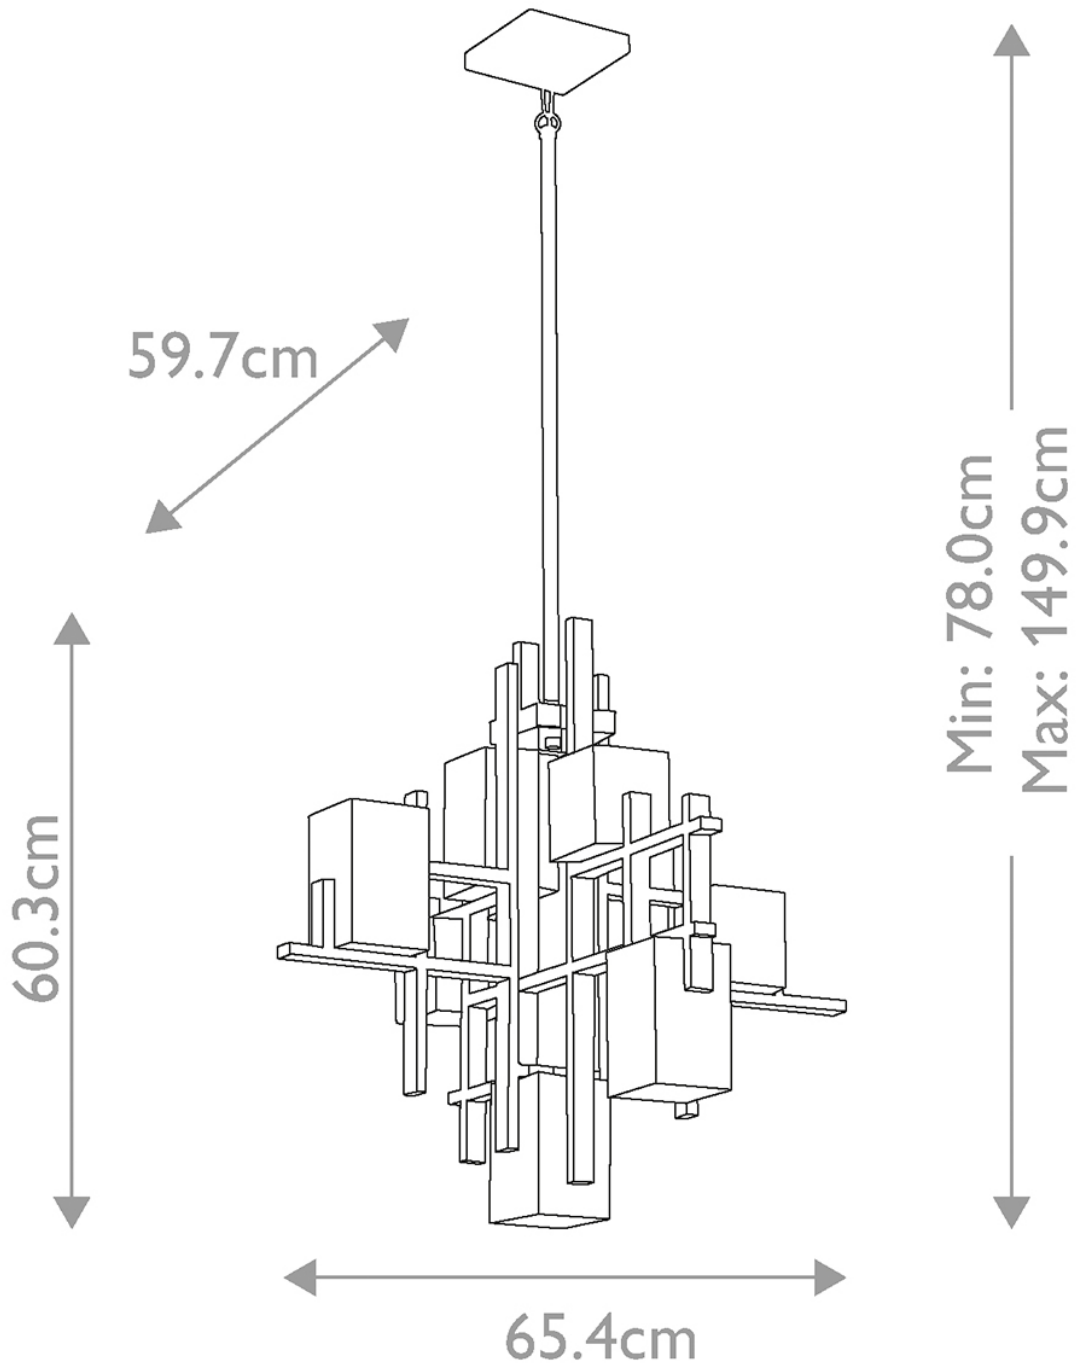

Kichler Lighting - City Lights - KL-CITY-LIGHTS7A - LED Pewter Opal Glass 7 Light Ceiling Pendant Light

CONTACT