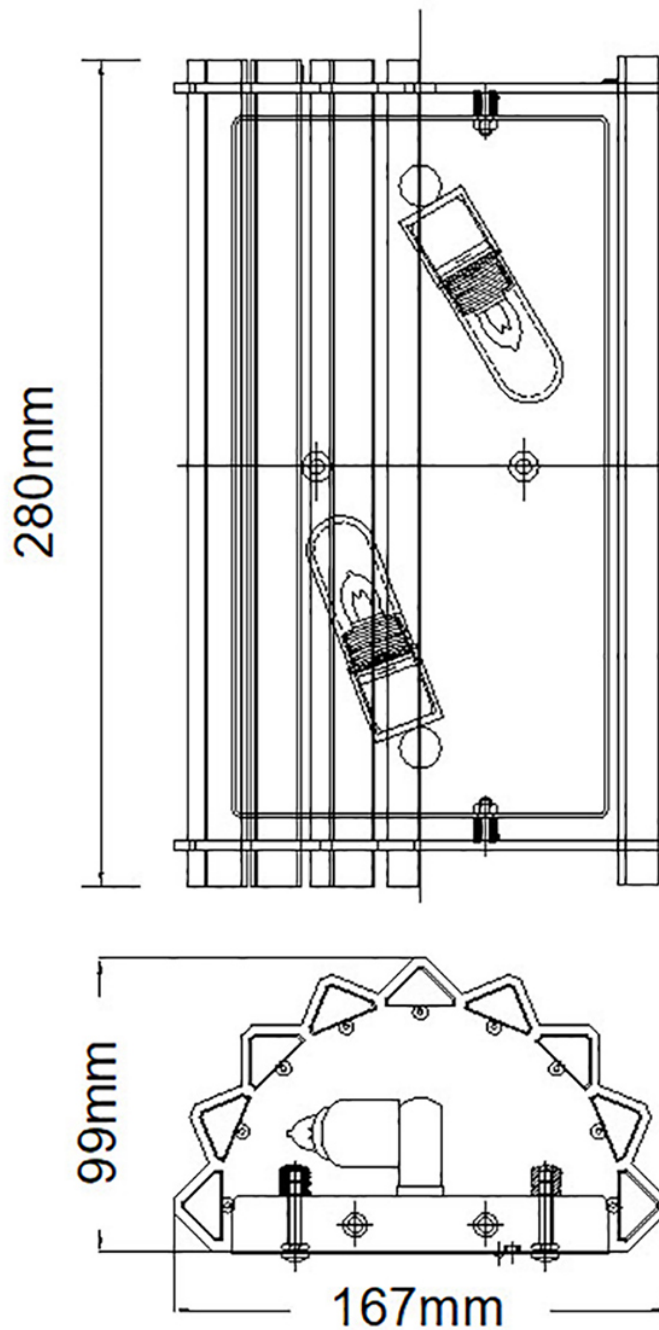

Elstead - Kichler - Crystal Skye KL-CRYSTAL-SKYE2 Wall Light

CONTACT