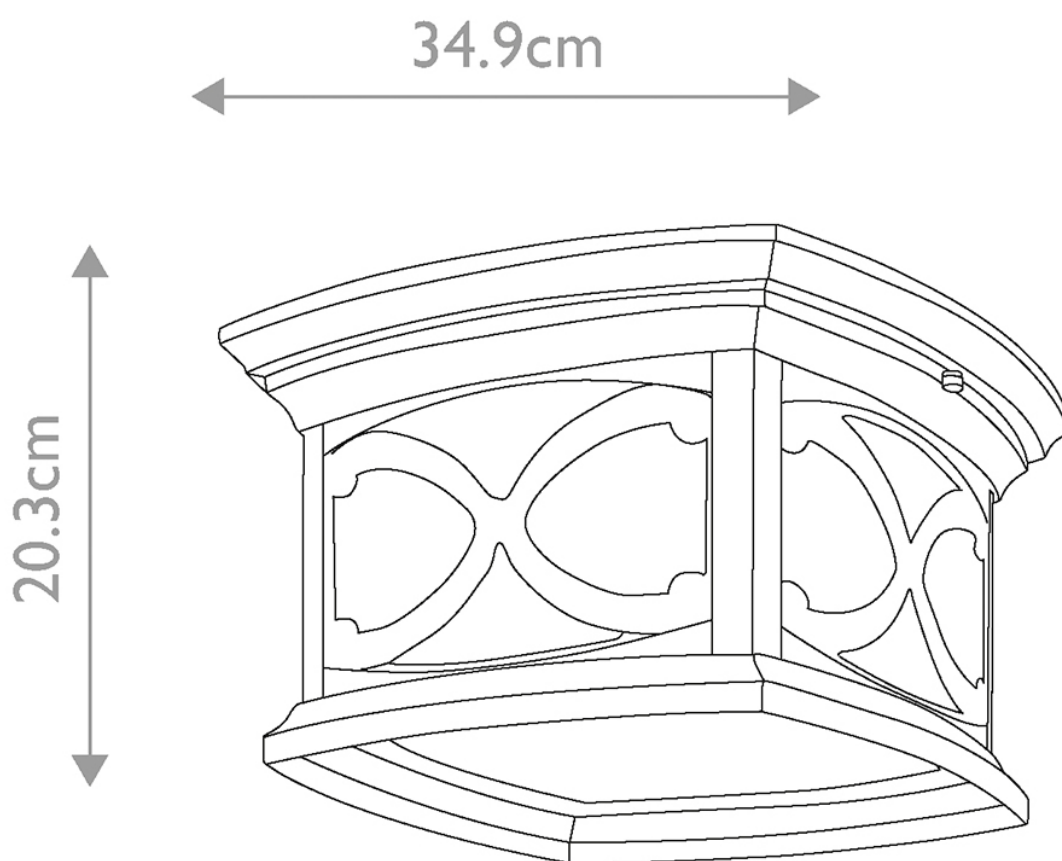

Elstead - Kichler - Franceasi KL-FRANCEASI-F Flush Light

**CONTACT**