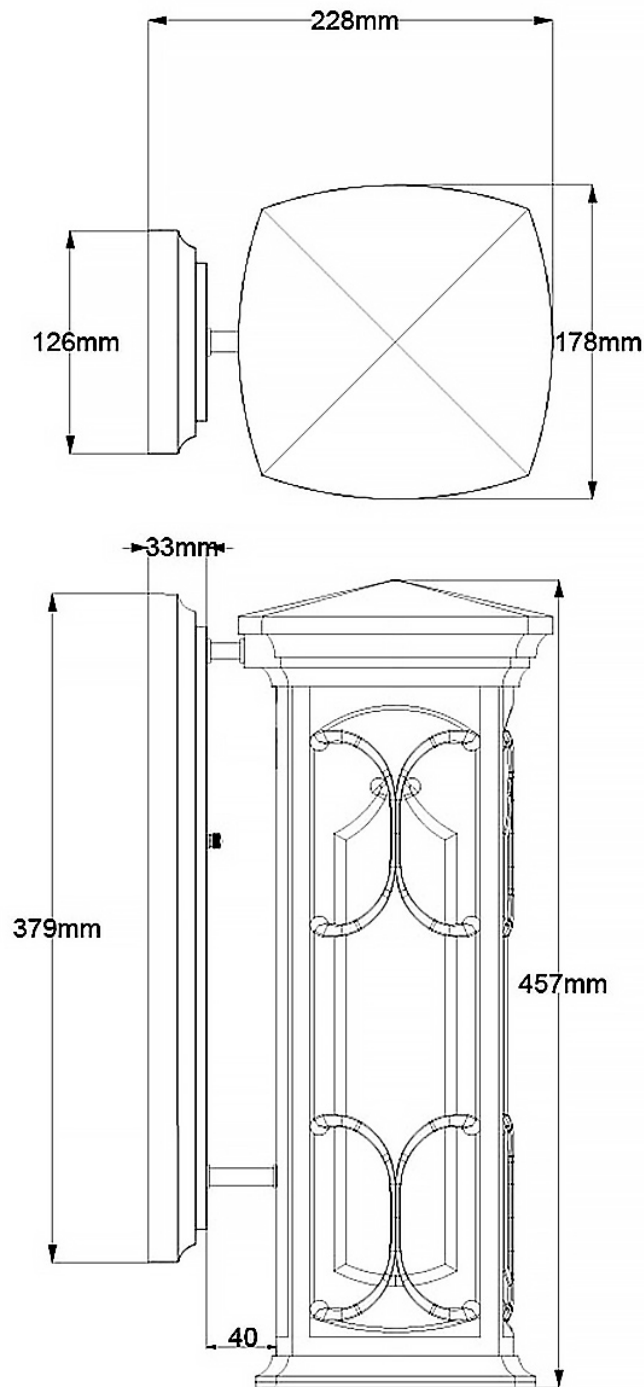

Elstead - Kichler - Franceasi KL-FRANCEASI-M Wall Light

CONTACT