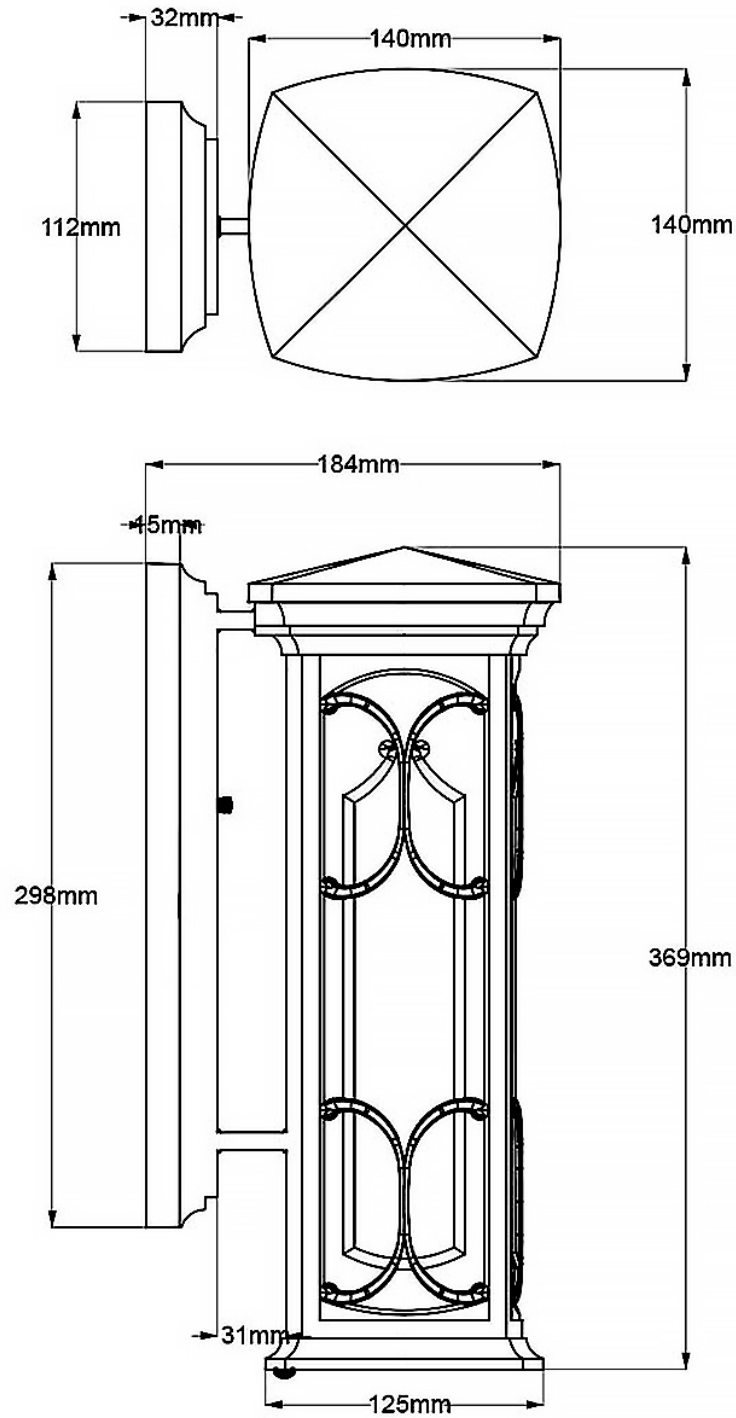

Elstead - Kichler - Franceasi KL-FRANCEASI-S Wall Light

**CONTACT**