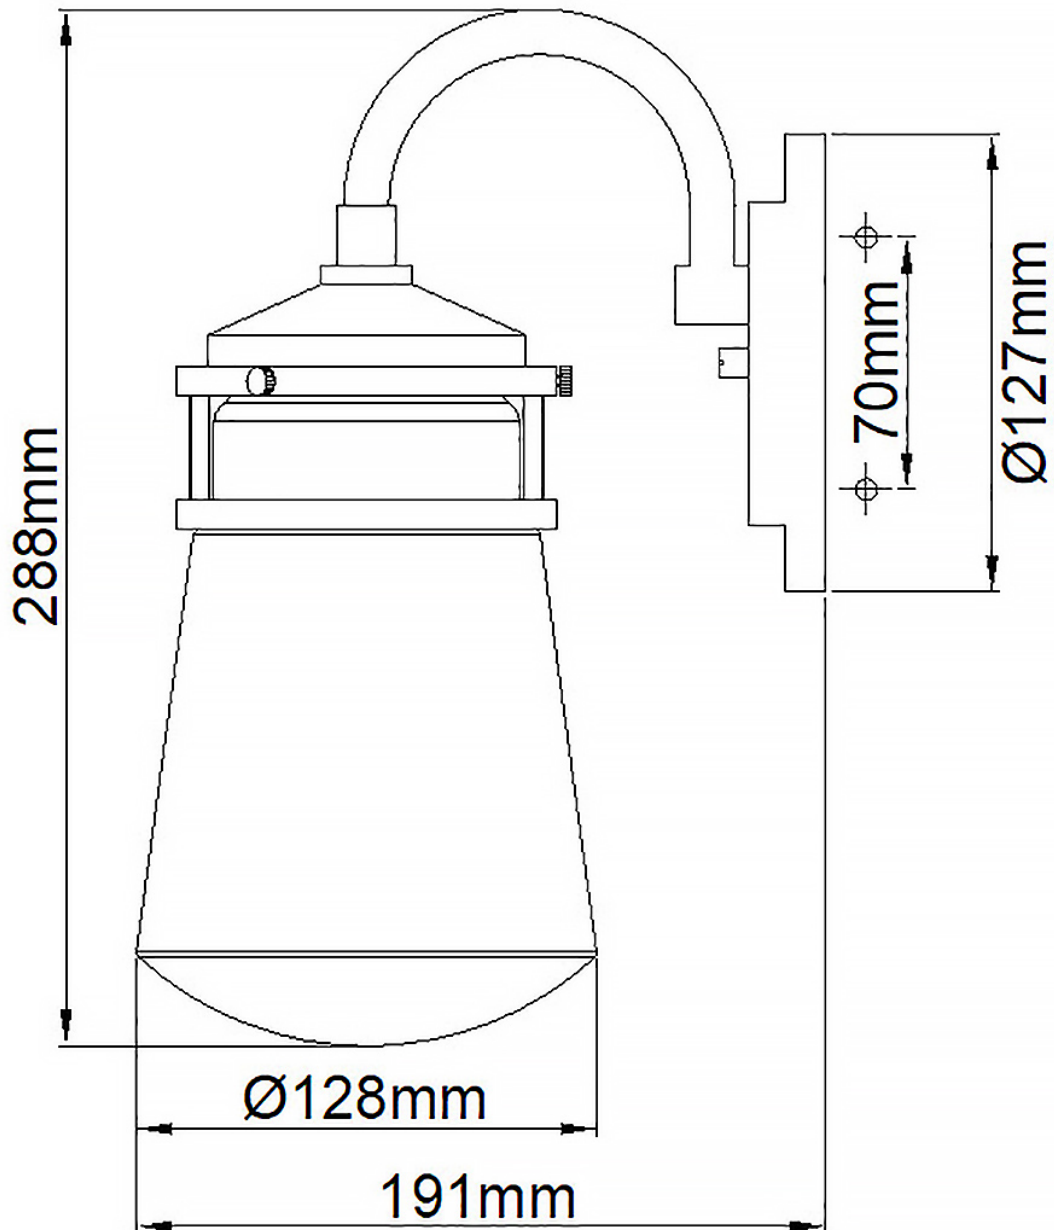

Elstead - Kichler - Lyndon KL-LYNDON2-S-AZ Wall Light

CONTACT