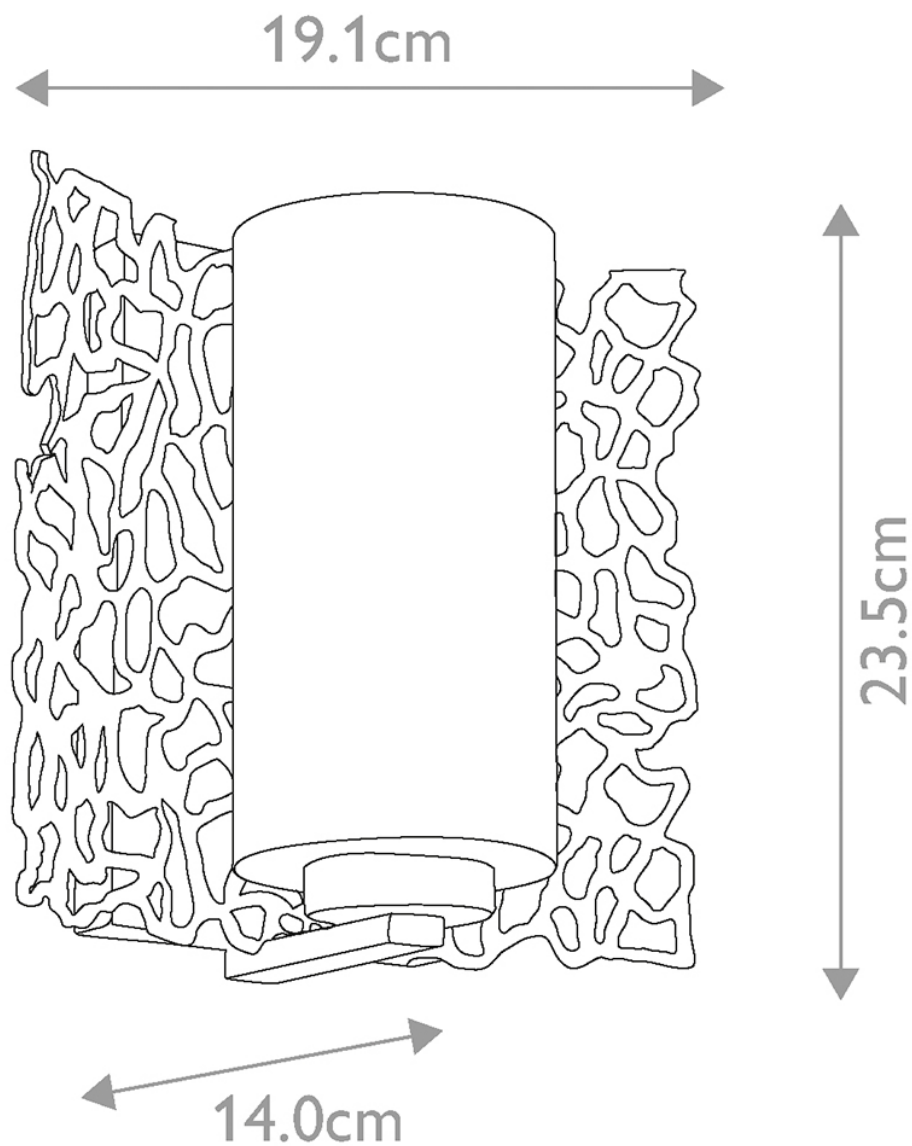

Elstead - Kichler - Silver Coral KL-SILVER-CORAL1 Wall Light

CONTACT