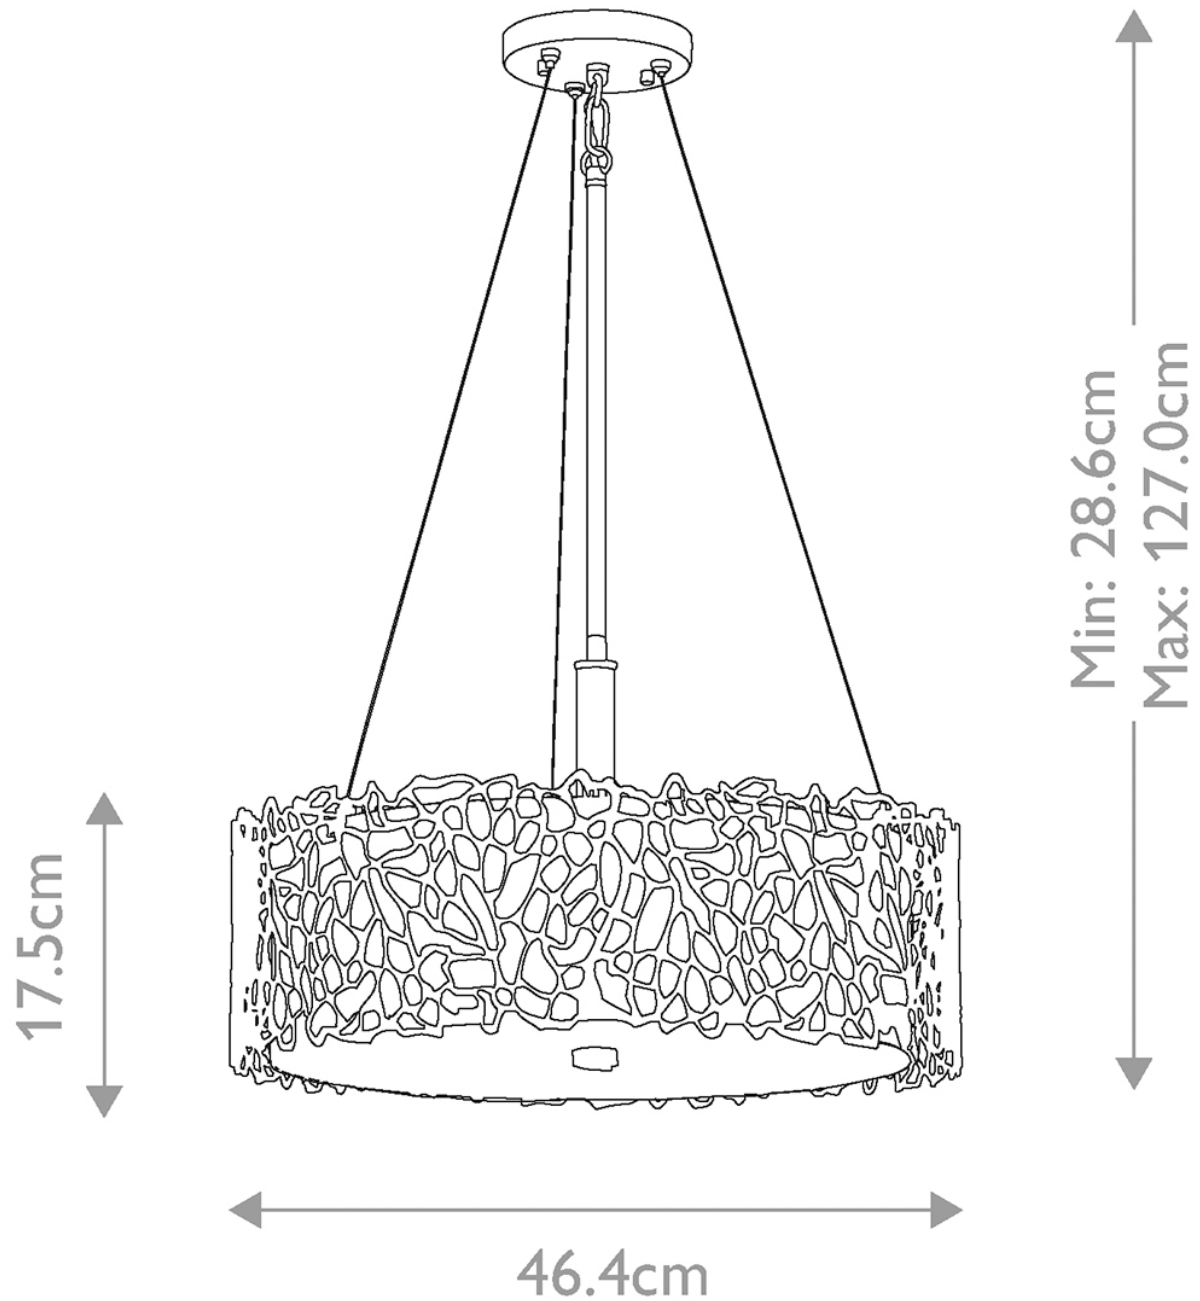

Elstead - Kichler - Silver Coral KL-SILVER-CORAL-P-A Pendant

CONTACT