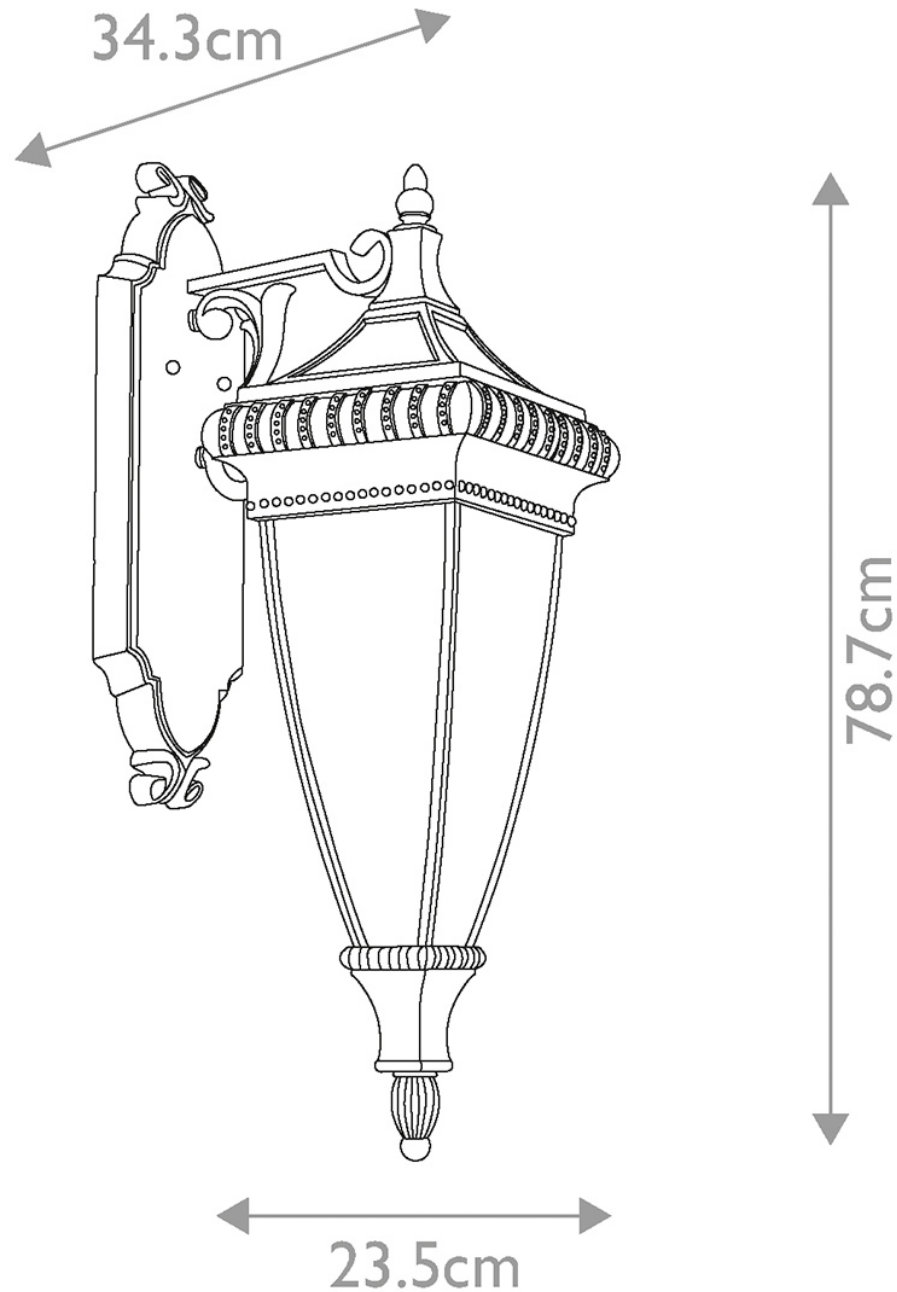

Elstead - Kichler - Venetian Rain KL-VENETIAN2-L Wall Light

CONTACT