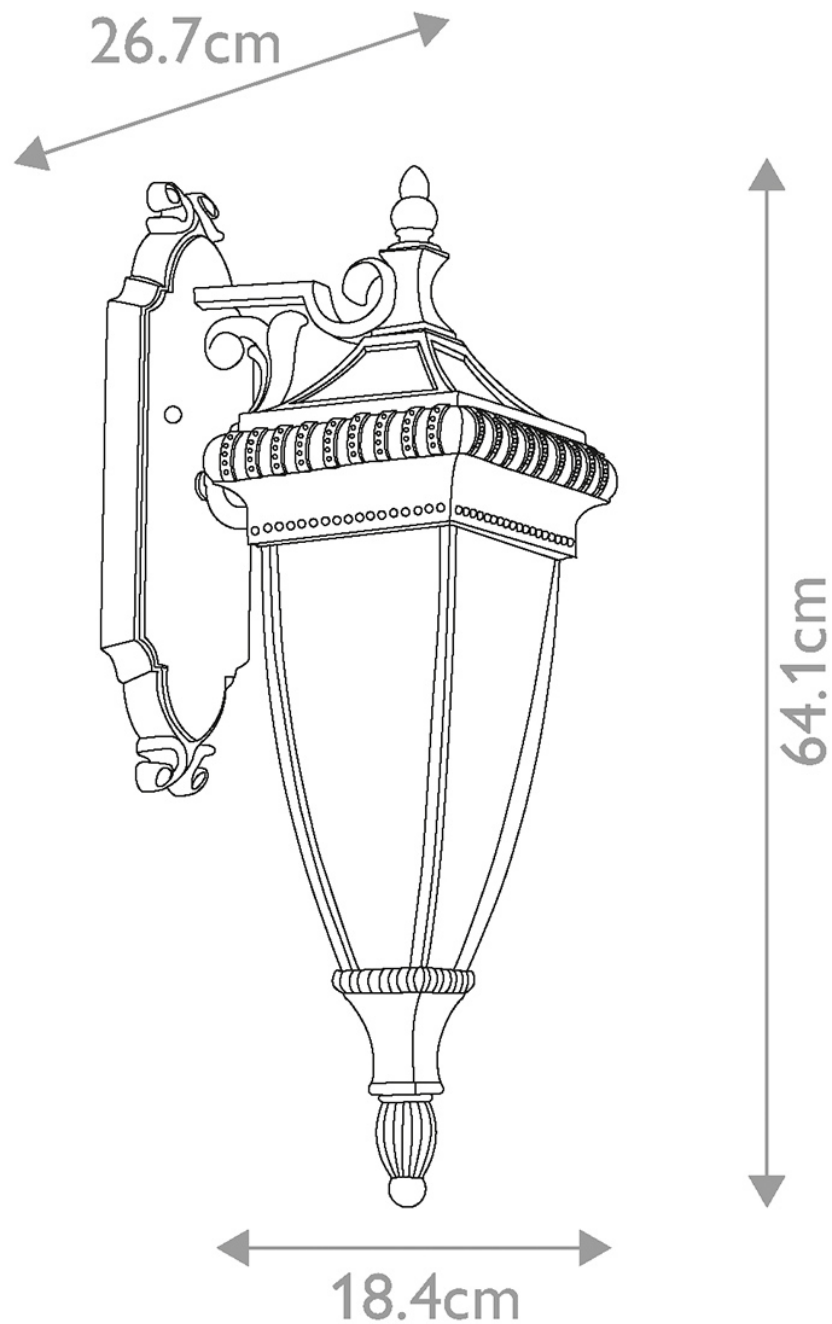

Elstead - Kichler - Venetian Rain KL-VENETIAN2-M Wall Light

CONTACT