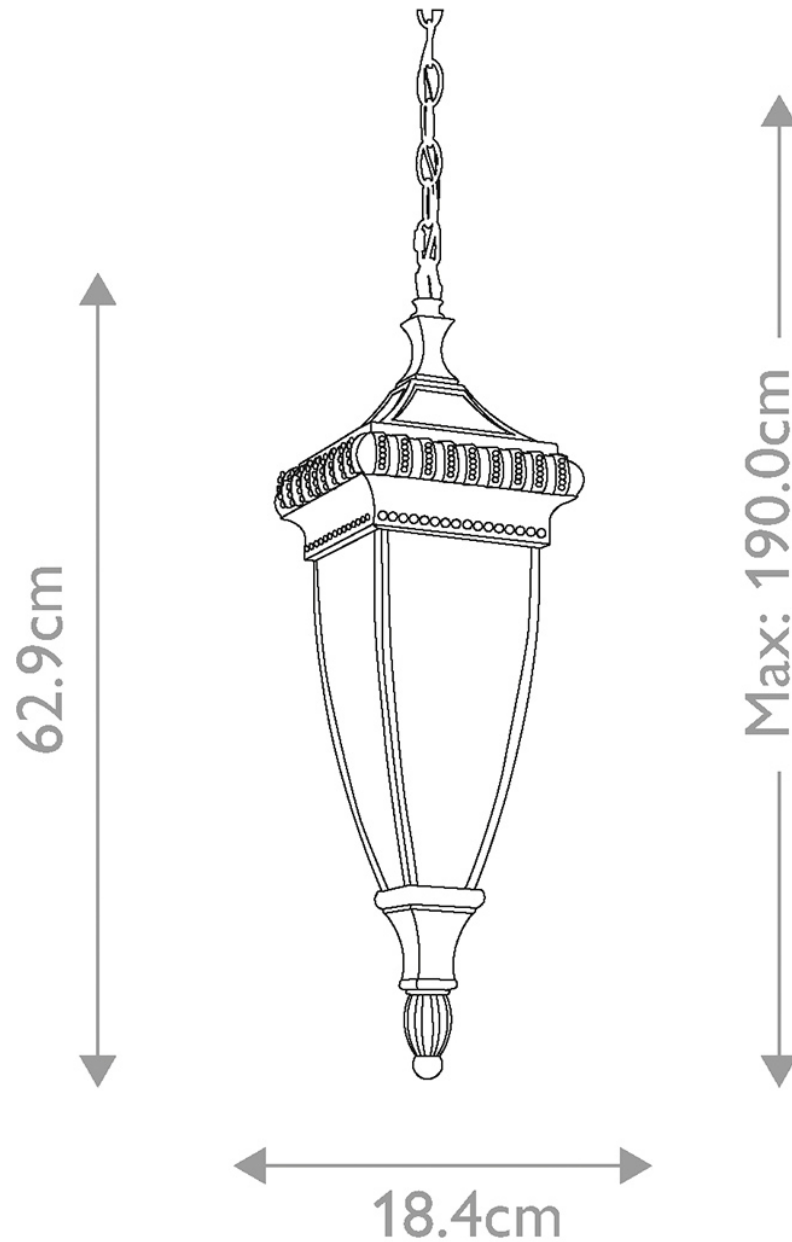

Elstead - Kichler - Venetian Rain KL-VENETIAN8-M Chain Lantern

CONTACT