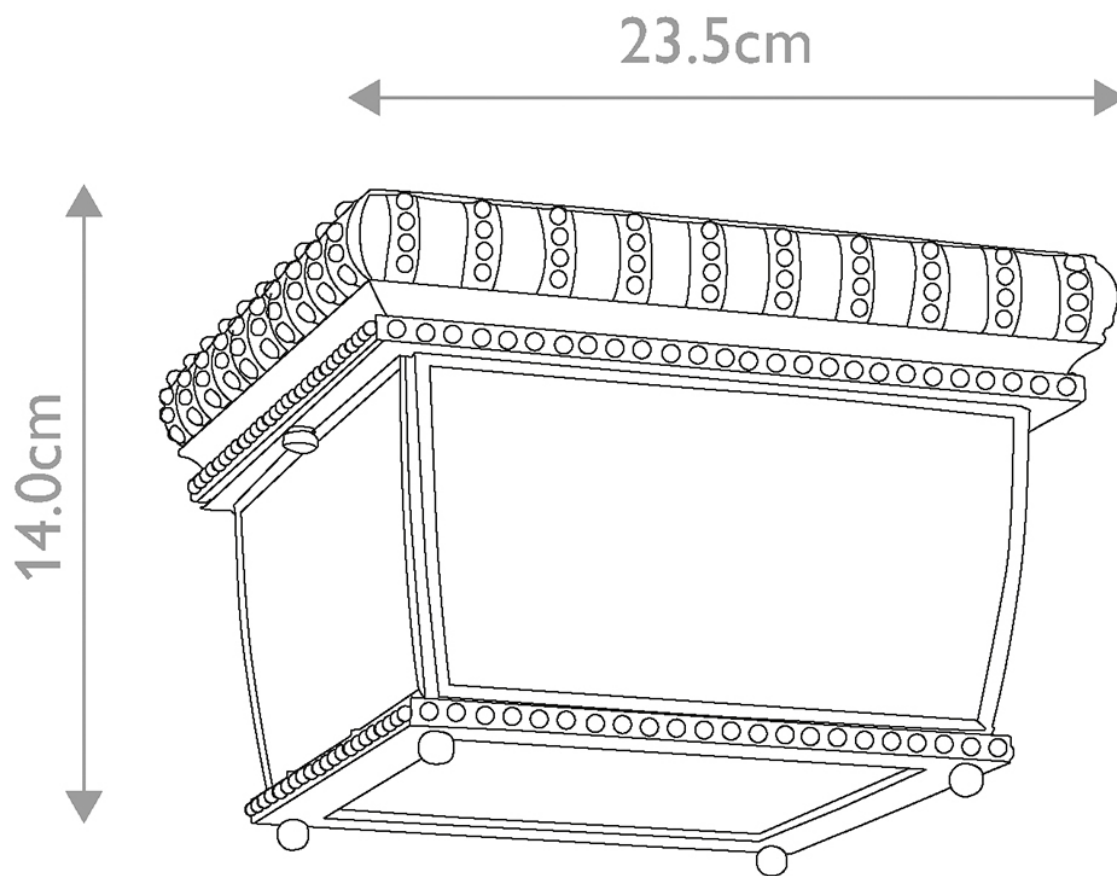

Elstead - Kichler - Venetian Rain KL-VENETIAN-F Flush Light

CONTACT