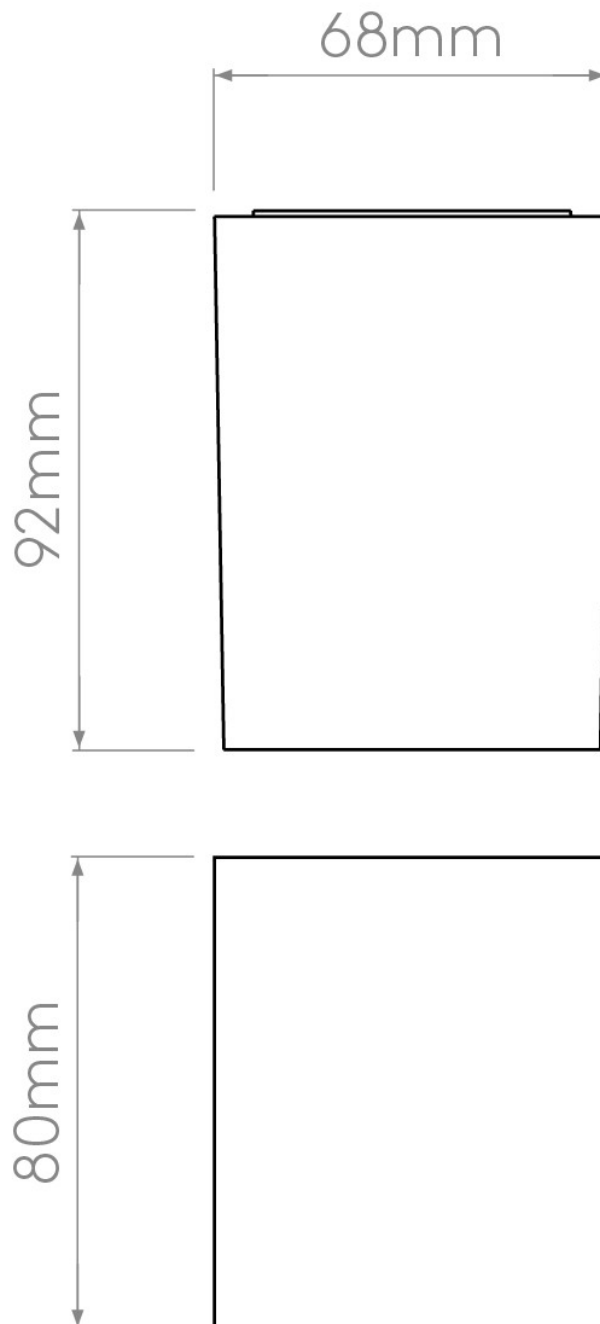

---

**Astro Lighting - Chios 80 1310002 (7126) - IP44 Textured Black Wall Light**

---

Please note that some dimensions may vary slightly due to manufacturing tolerances, this includes cable entry and fixing holes