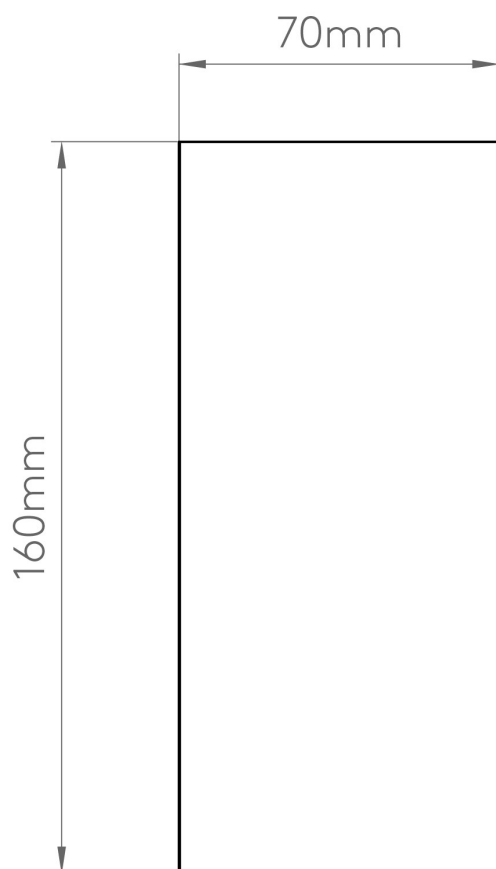

Astro Lighting - Oslo 160 LED 1298006 (7494) - IP65 Textured White Wall Light

CONTACT