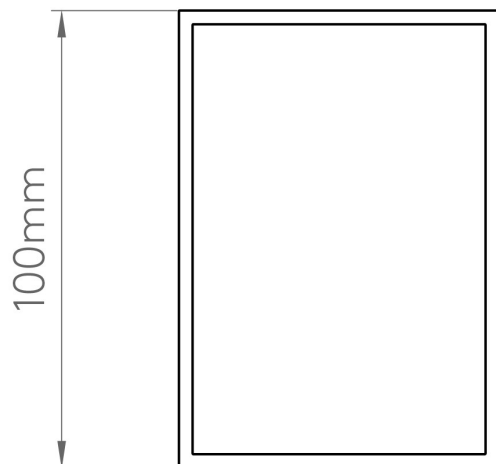

Astro Lighting - Oslo 160 LED 1298006 (7494) - IP65 Textured White Wall Light

CONTACT