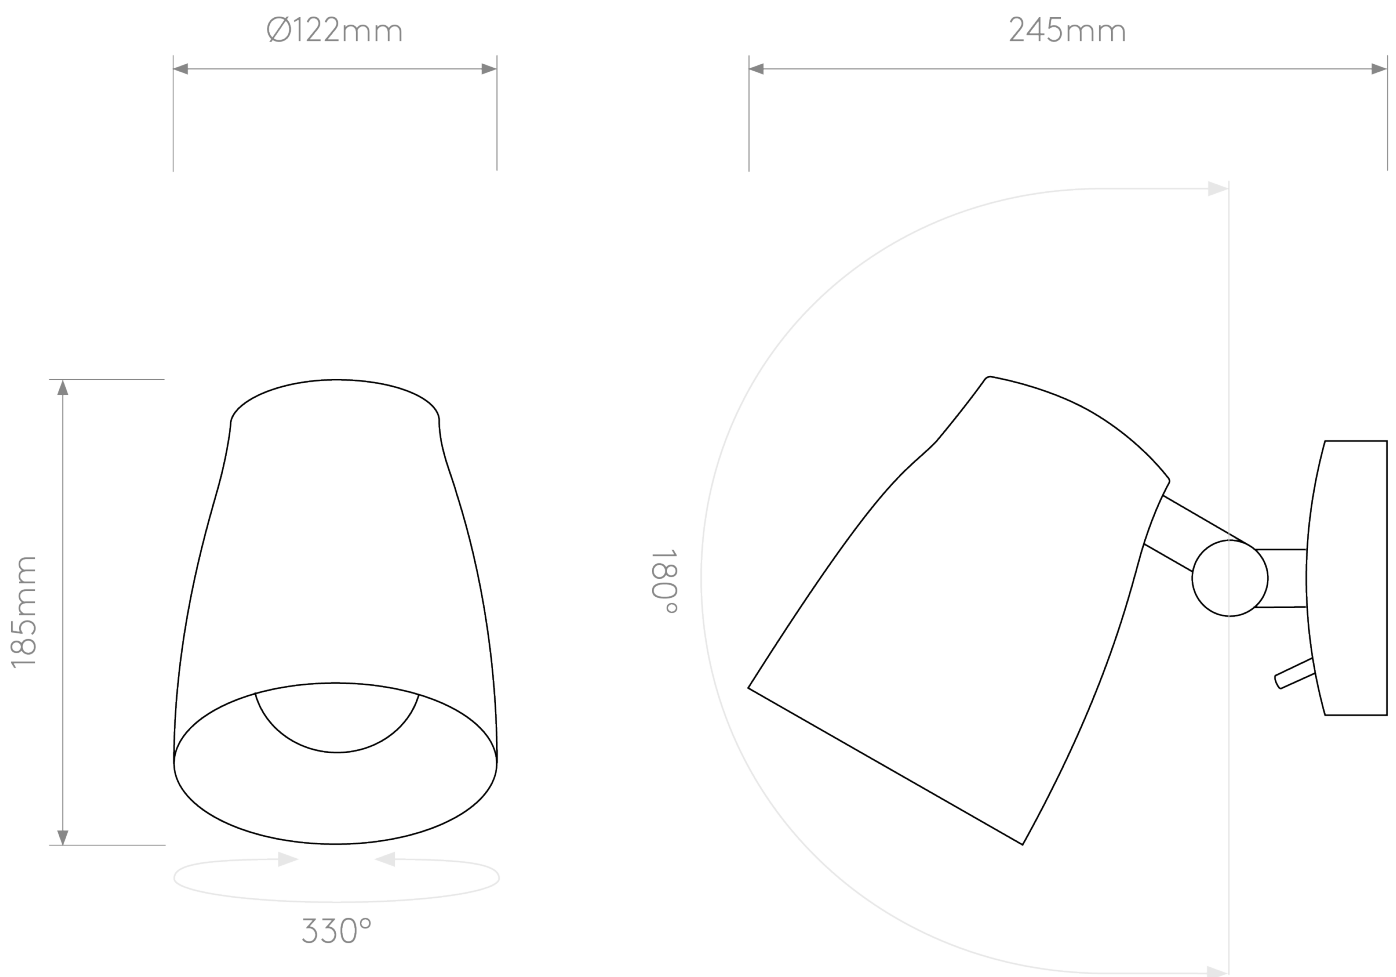

Astro Lighting - Atelier Wall 1224013 - Matt Black Reading Light

**CONTACT**