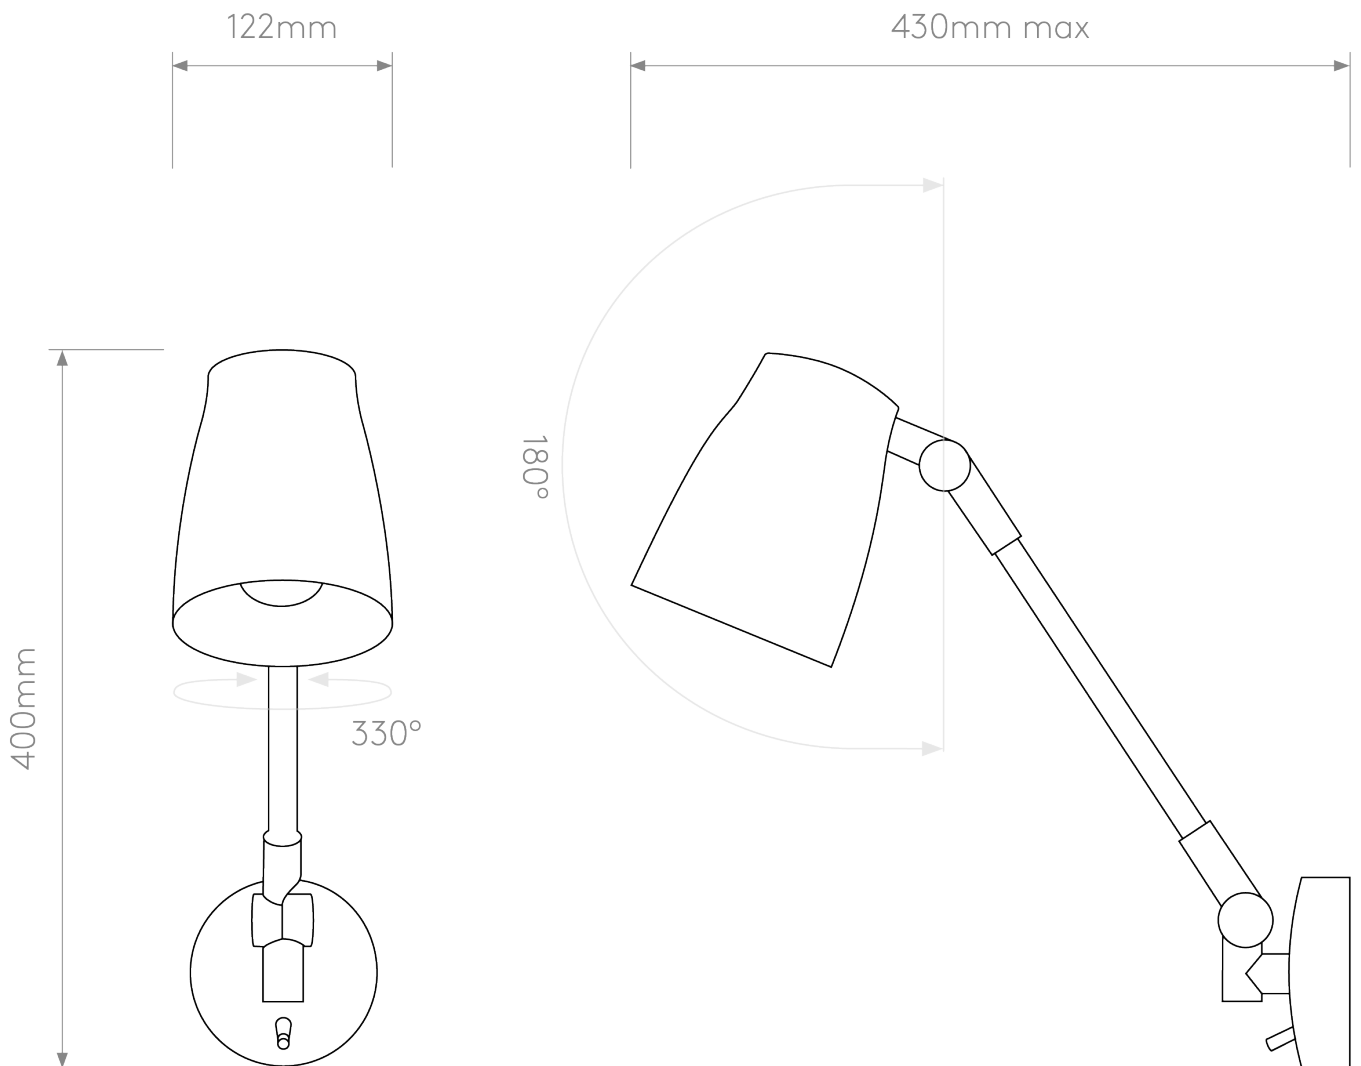

Astro Lighting - Atelier Grande 1224016 - Matt Black Reading Light

**CONTACT**