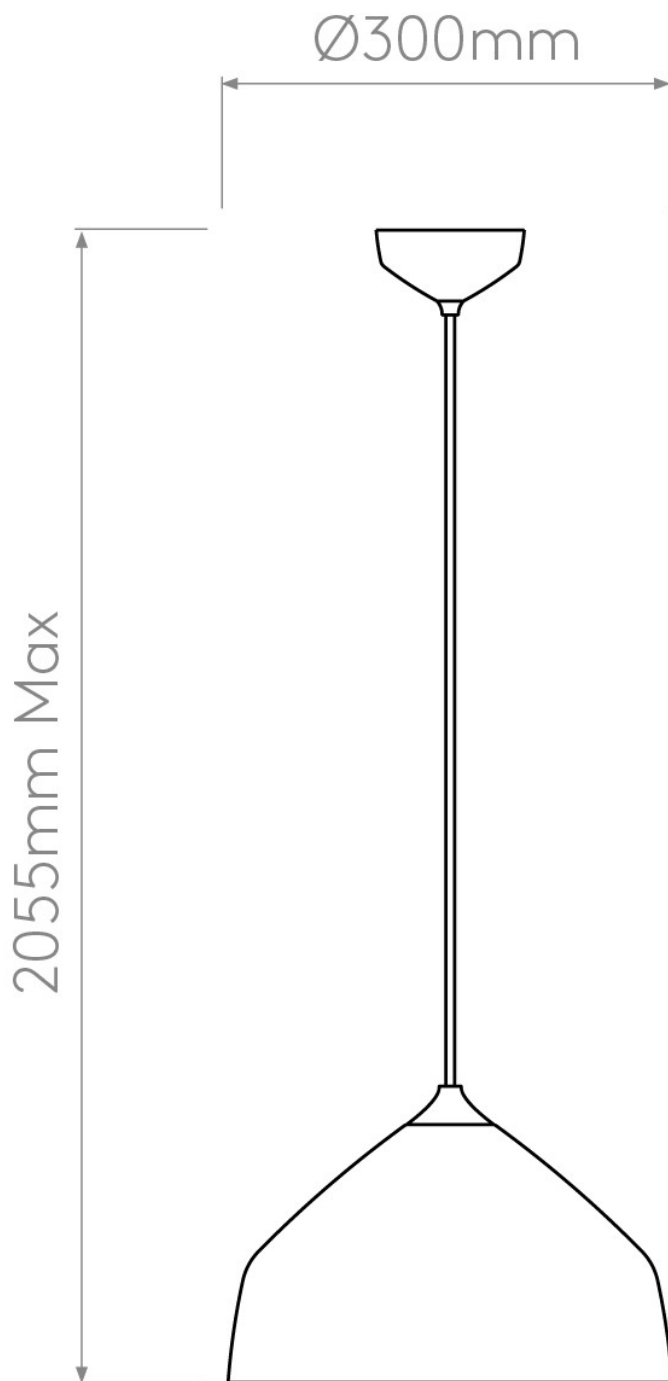

Astro Lighting - Ginestra 300 1361003 (7520) - Light Grey Pendant

Please note that some dimensions may vary slightly due to manufacturing tolerances, this includes cable entry and fixing holes

CONTACT