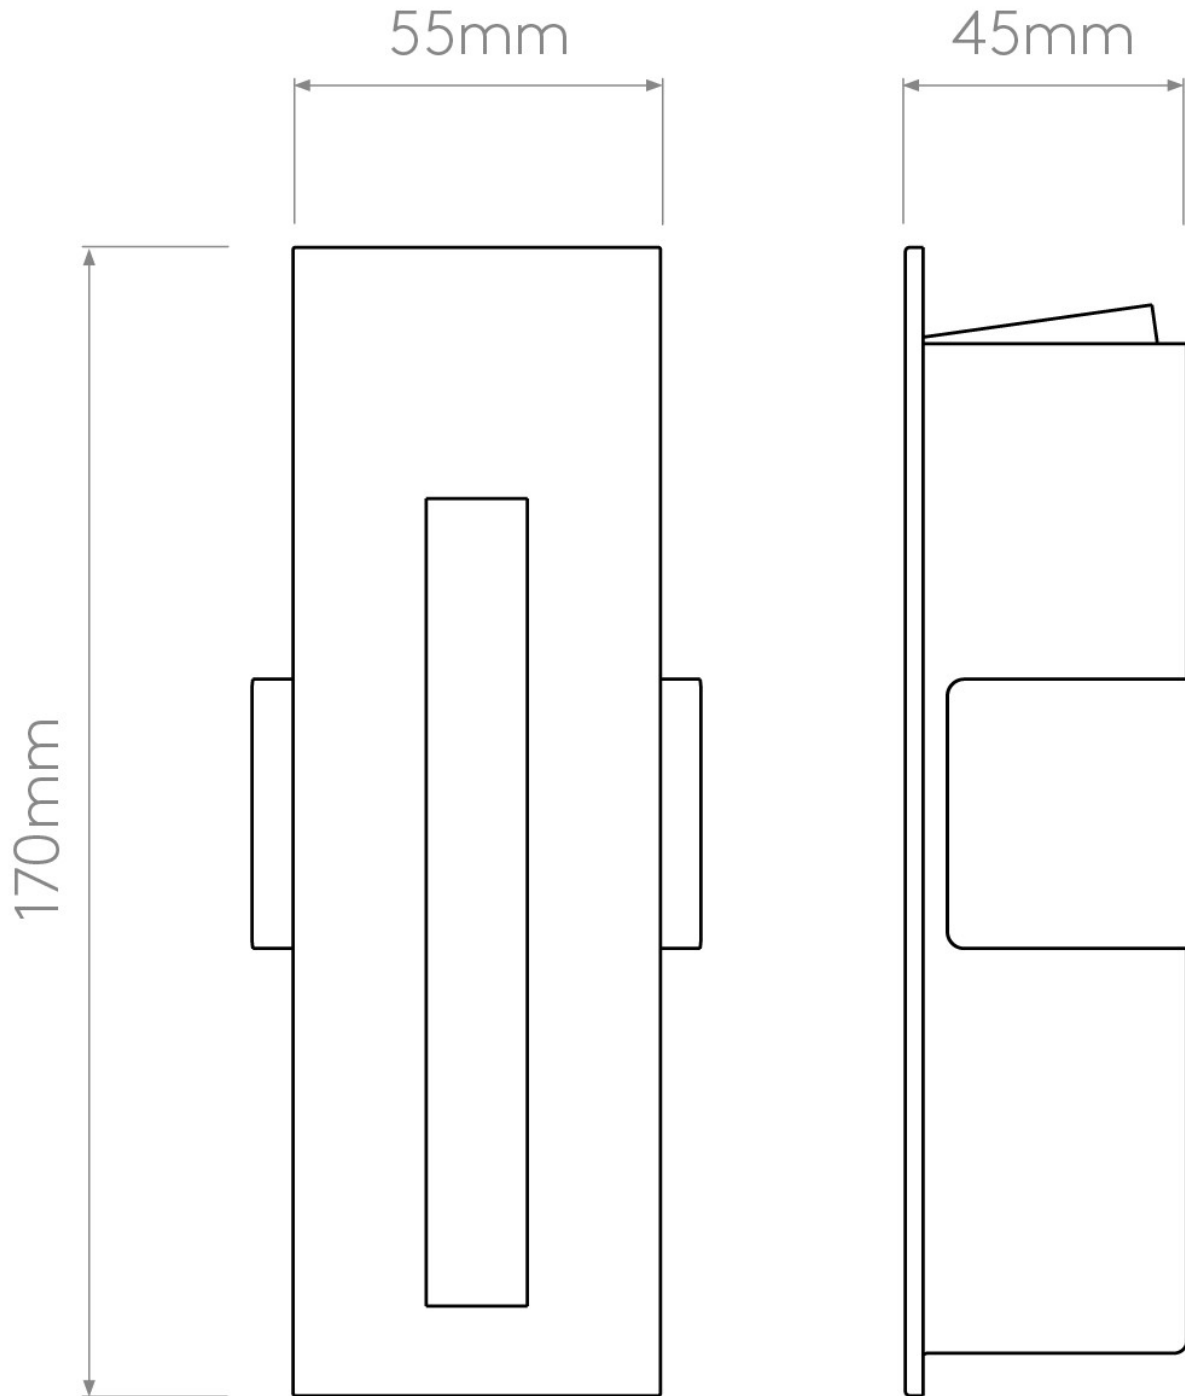

**Astro Lighting - Borgo 55 LED 2700K 1212021 (7527) - Matt White Marker Light**

Please note that some dimensions may vary slightly due to manufacturing tolerances, this includes cable entry and fixing holes