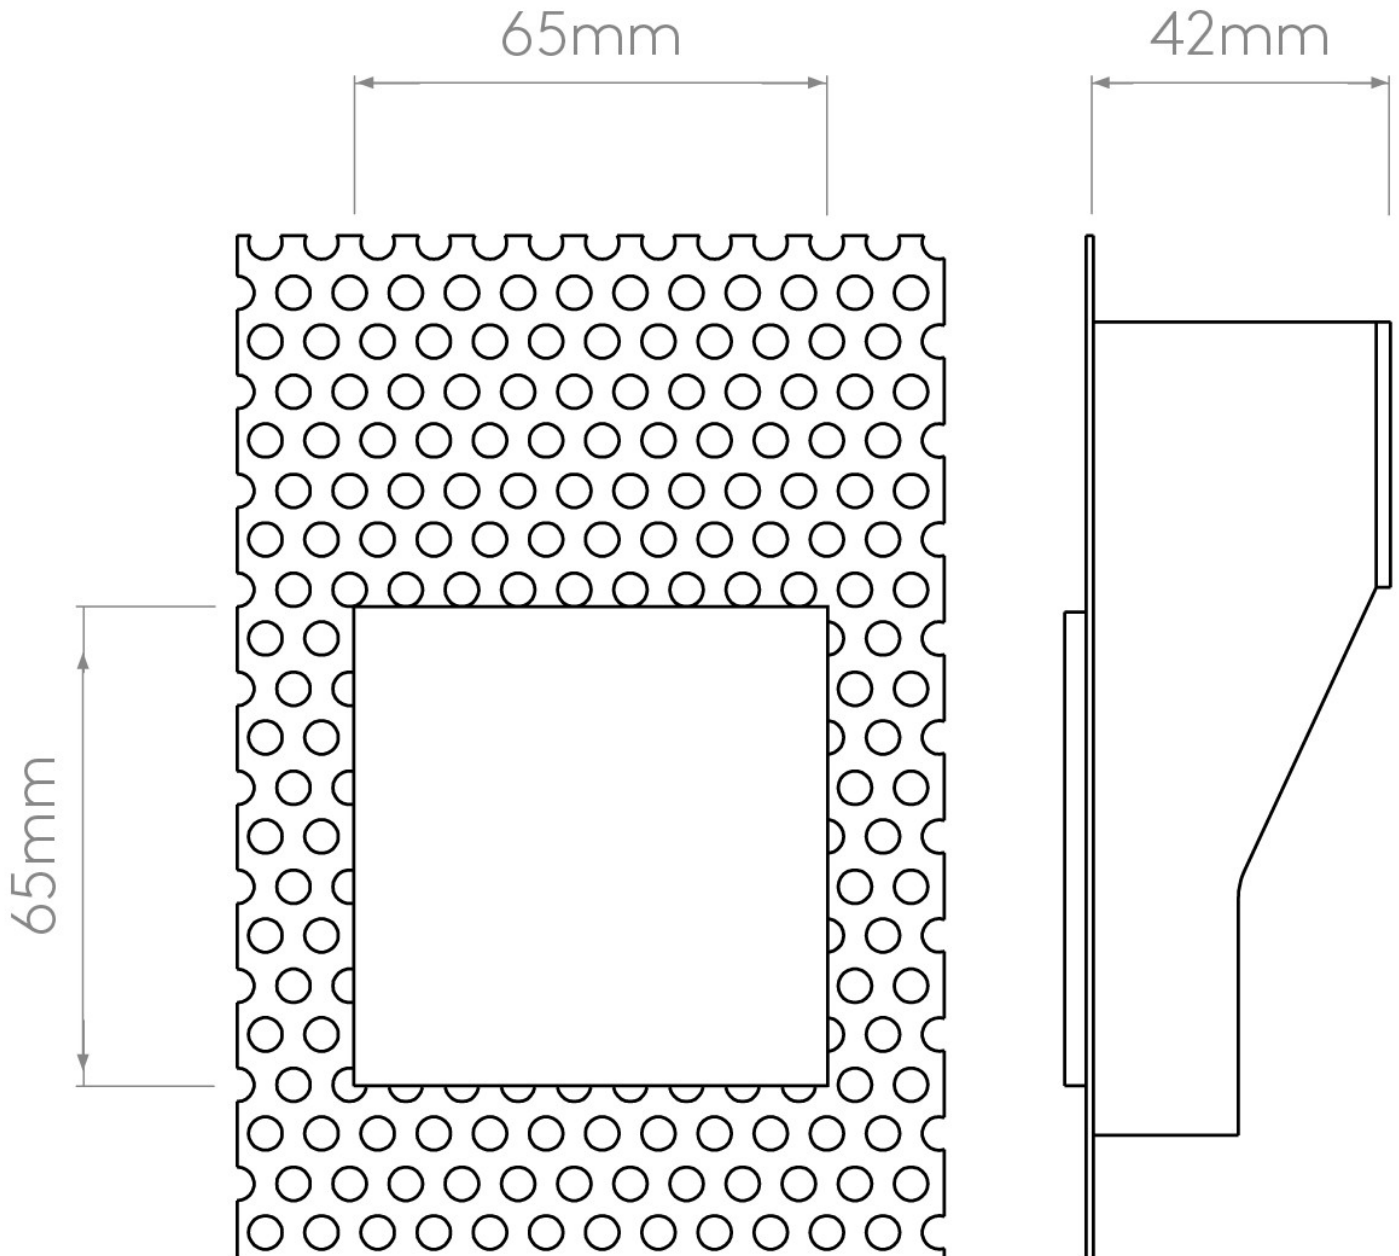

Astro Lighting - Borgo Trimless 65 LED 2700K 1212028 (7534) - Matt White Marker Light

Please note that some dimensions may vary slightly due to manufacturing tolerances, this includes cable entry and fixing holes