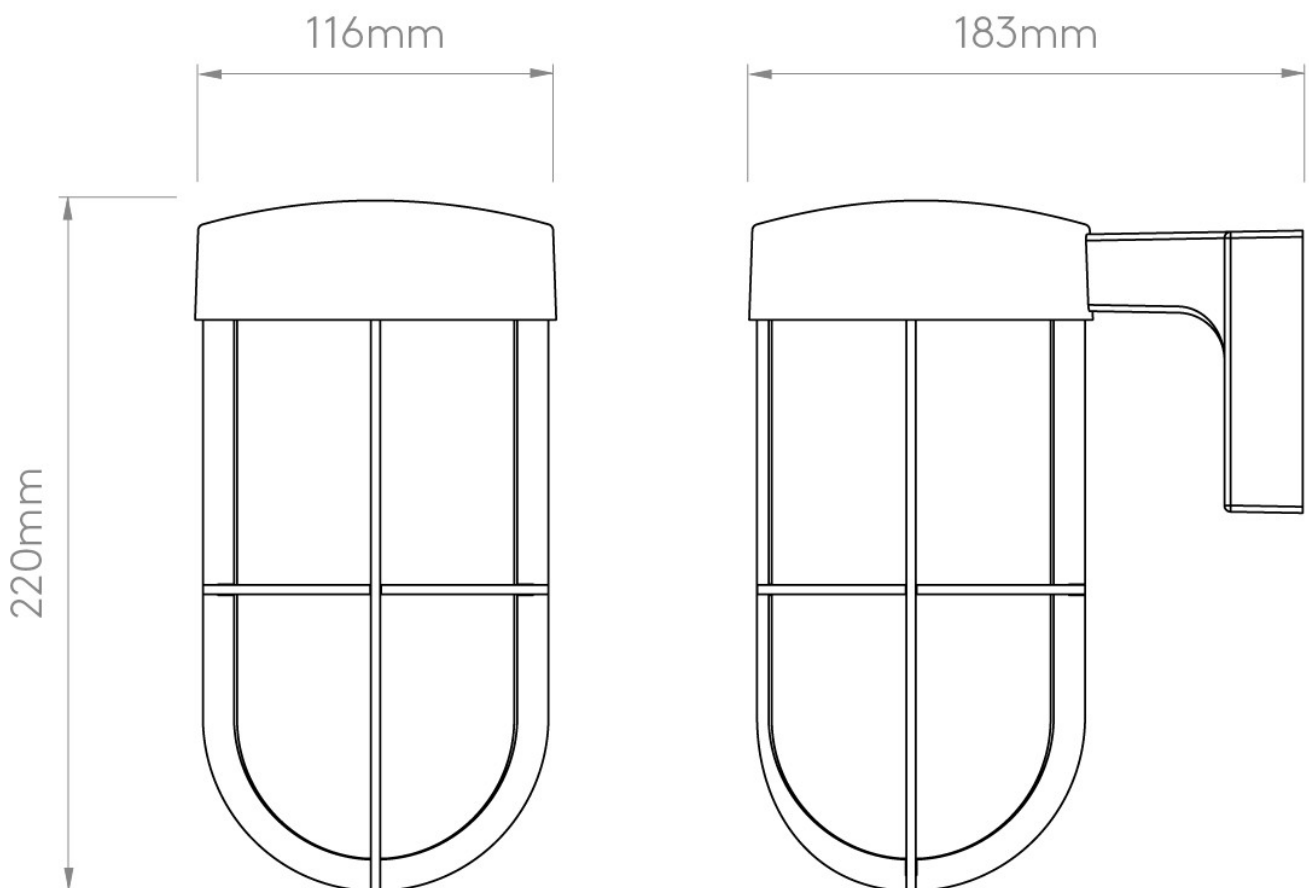

**Astro Lighting - Cabin Wall 1368003 (7559) - IP44 Antique Brass Wall Light**

Please note that some dimensions may vary slightly due to manufacturing tolerances, this includes cable entry and fixing holes