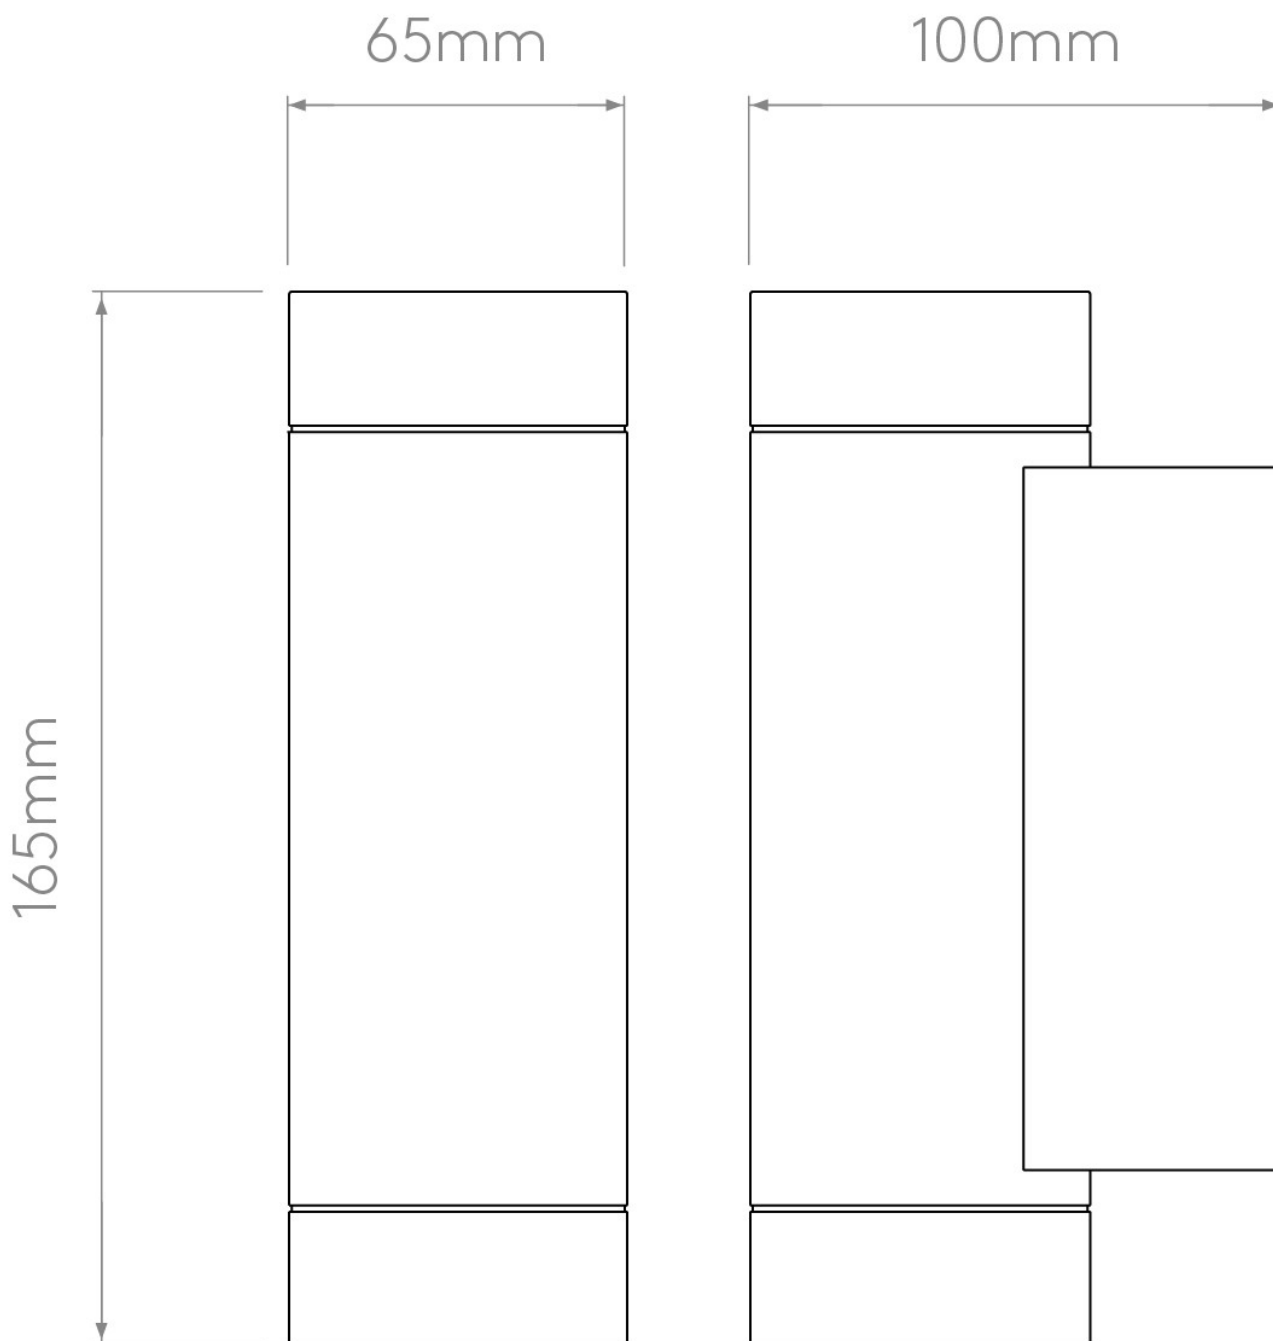

**Astro Lighting - Dartmouth Twin LED 1372006 (7586) - IP54 Textured Black Wall Light**

Please note that some dimensions may vary slightly due to manufacturing tolerances, this includes cable entry and fixing holes