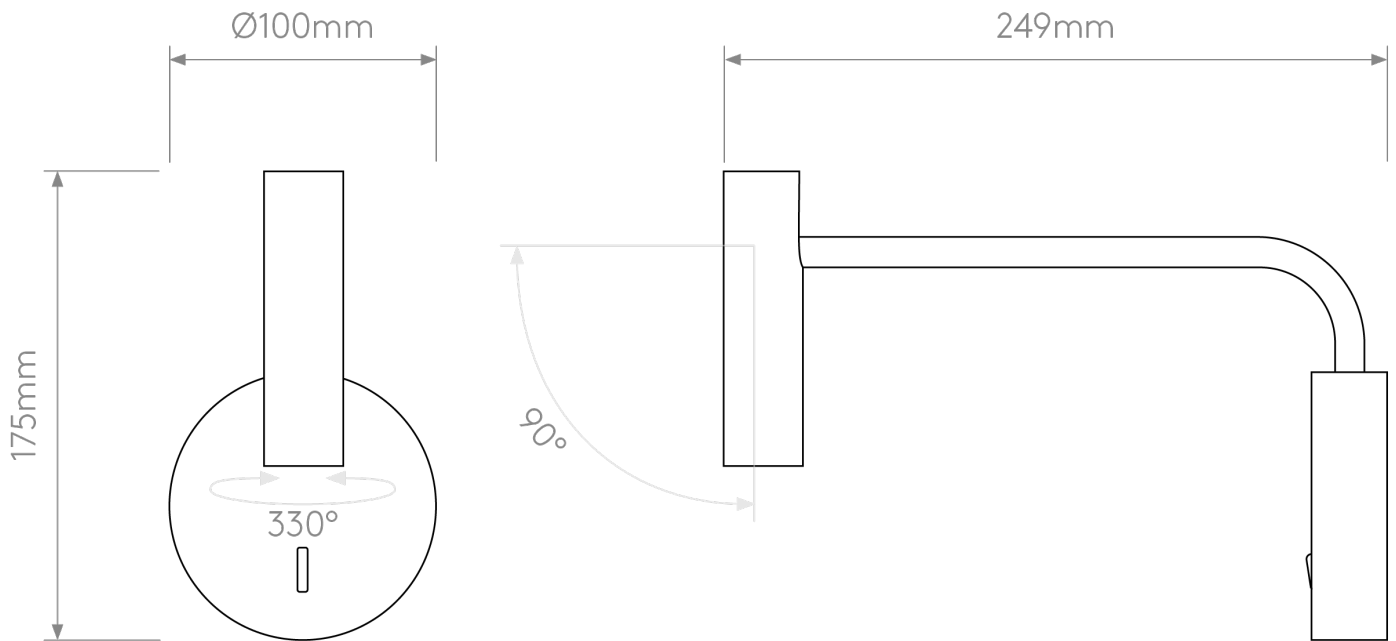

Astro Lighting - Enna - 1058032 - LED White Reading Wall Light

CONTACT