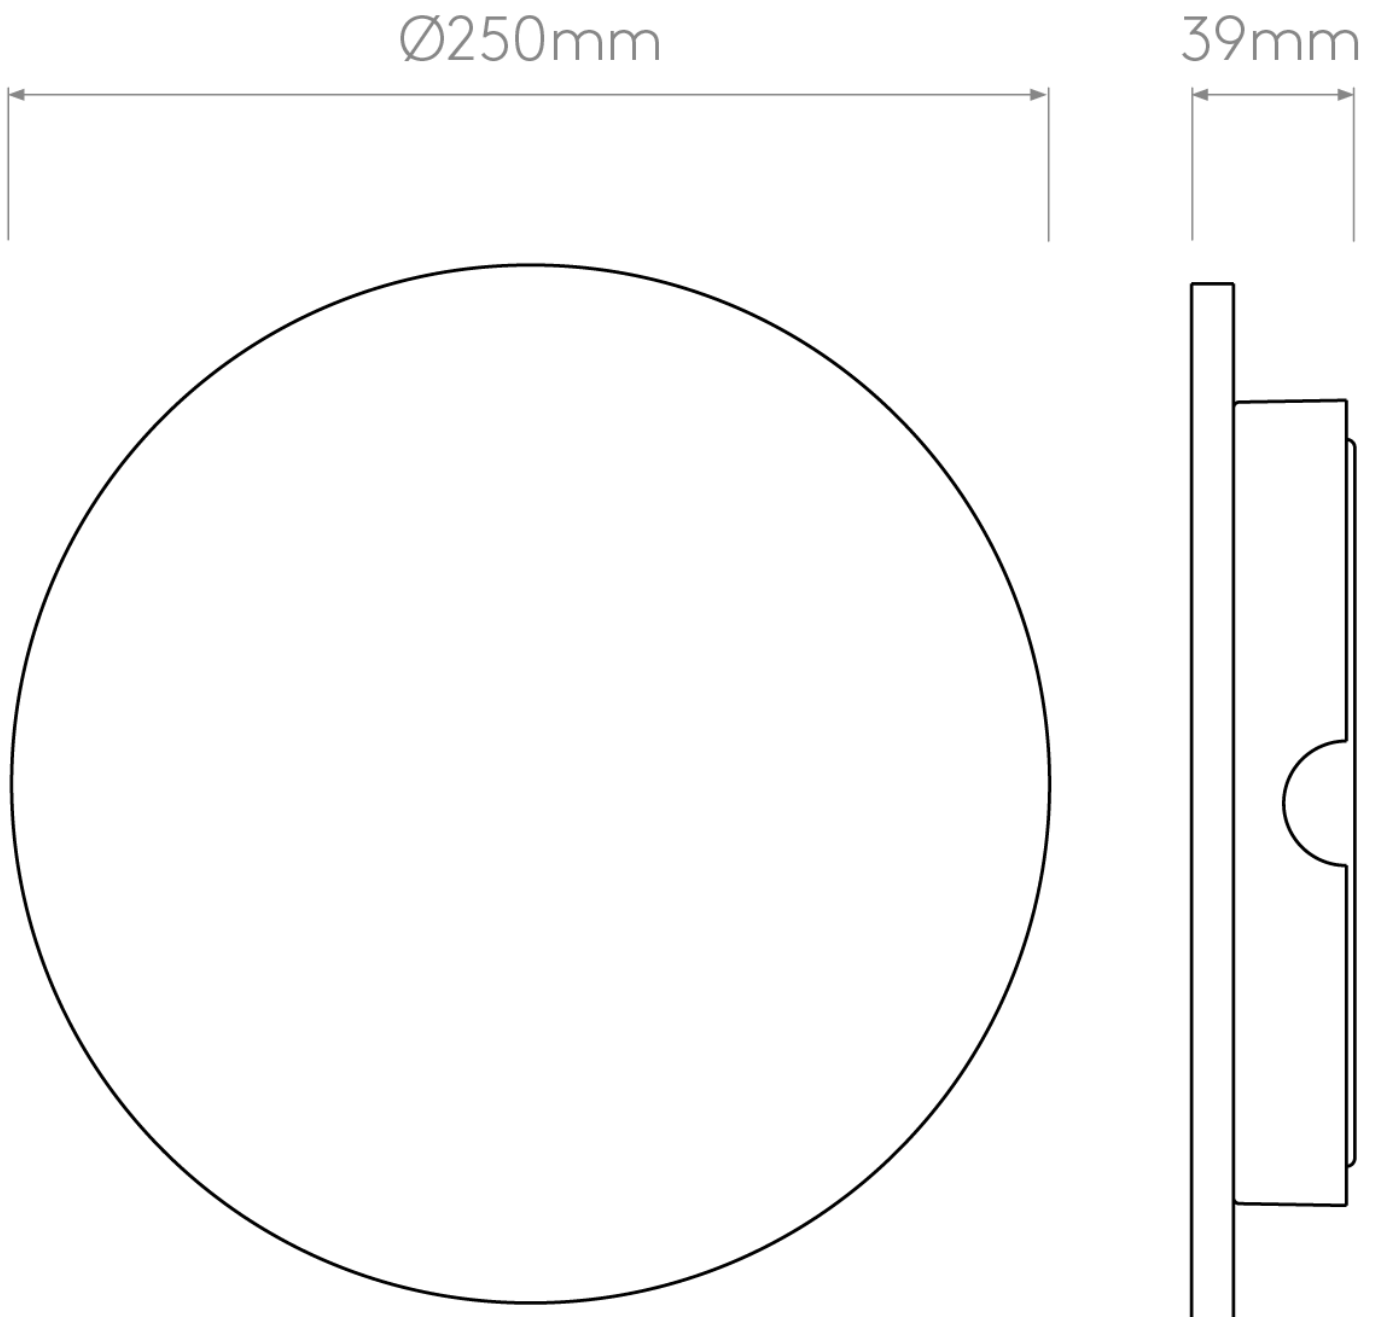

Astro Lighting - Eclipse Round 250 LED 3000K 1333020 - Plaster Wall Light

CONTACT