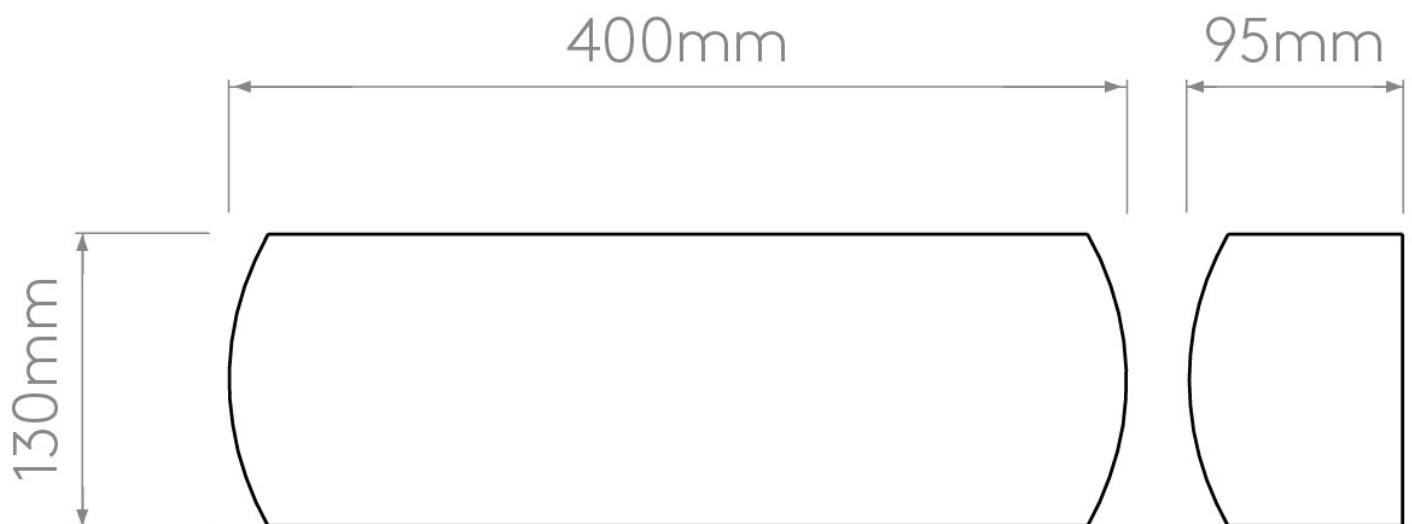

---

**Astro Lighting - Milo 400 1299002 (7506) - Ceramic Wall Light**

---

Please note that some dimensions may vary slightly due to manufacturing tolerances, this includes cable entry and fixing holes

**CONTACT**