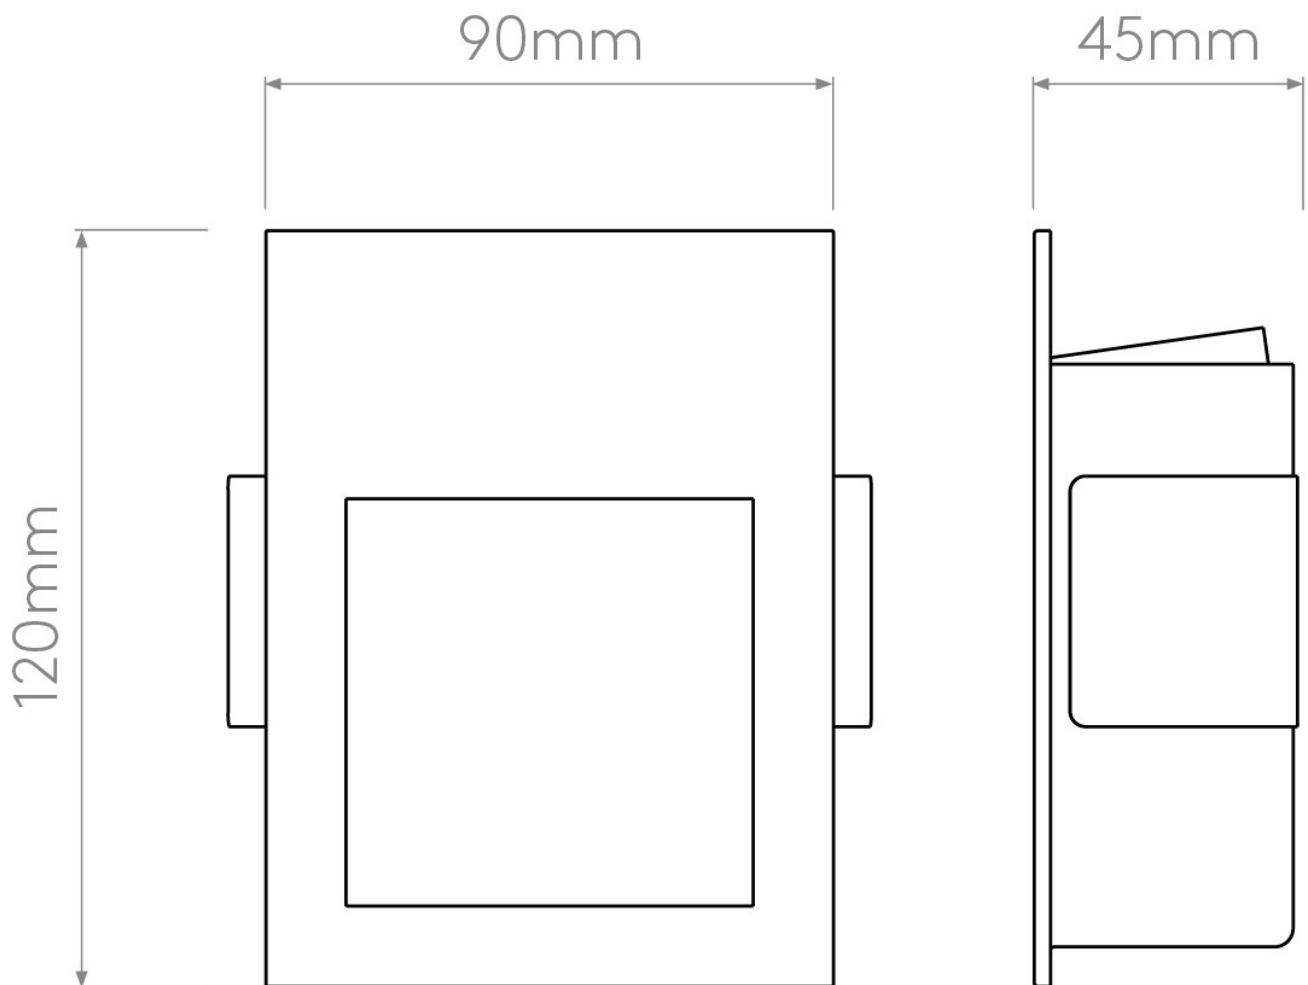

Astro Lighting - Borgo 90 LED 2700K 1212024 - Matt White Marker Light

CONTACT