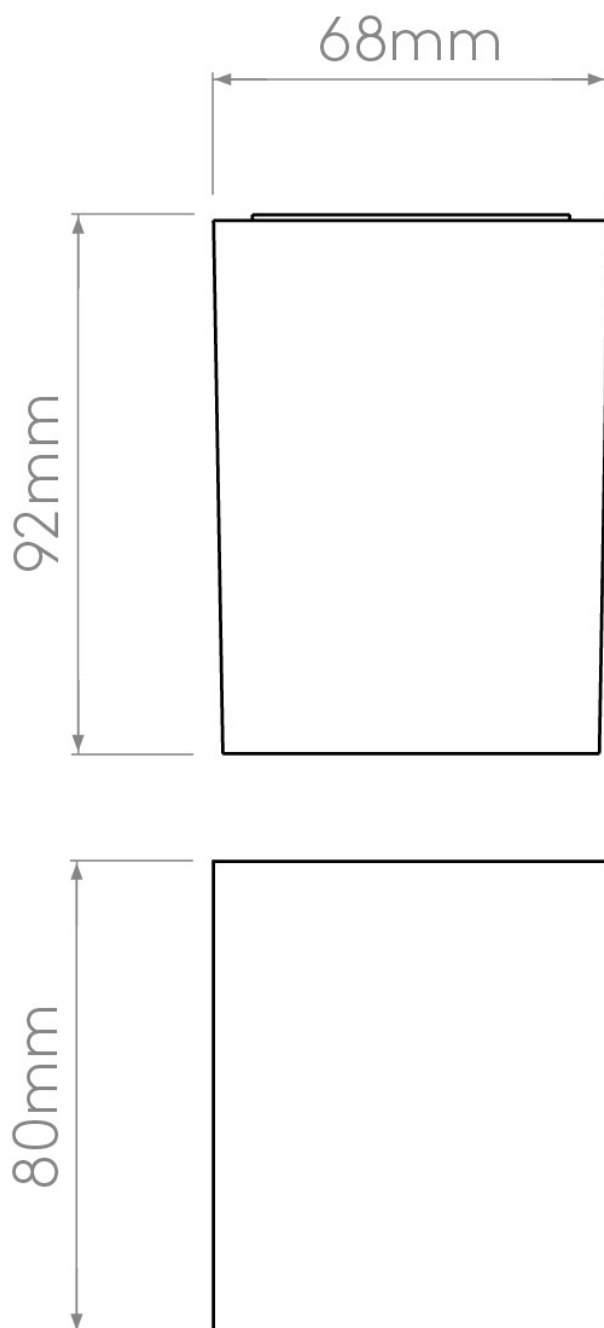

Astro Lighting - Chios 80 1310005 (7564) - IP44 Textured White Wall Light

Please note that some dimensions may vary slightly due to manufacturing tolerances, this includes cable entry and fixing holes

CONTACT