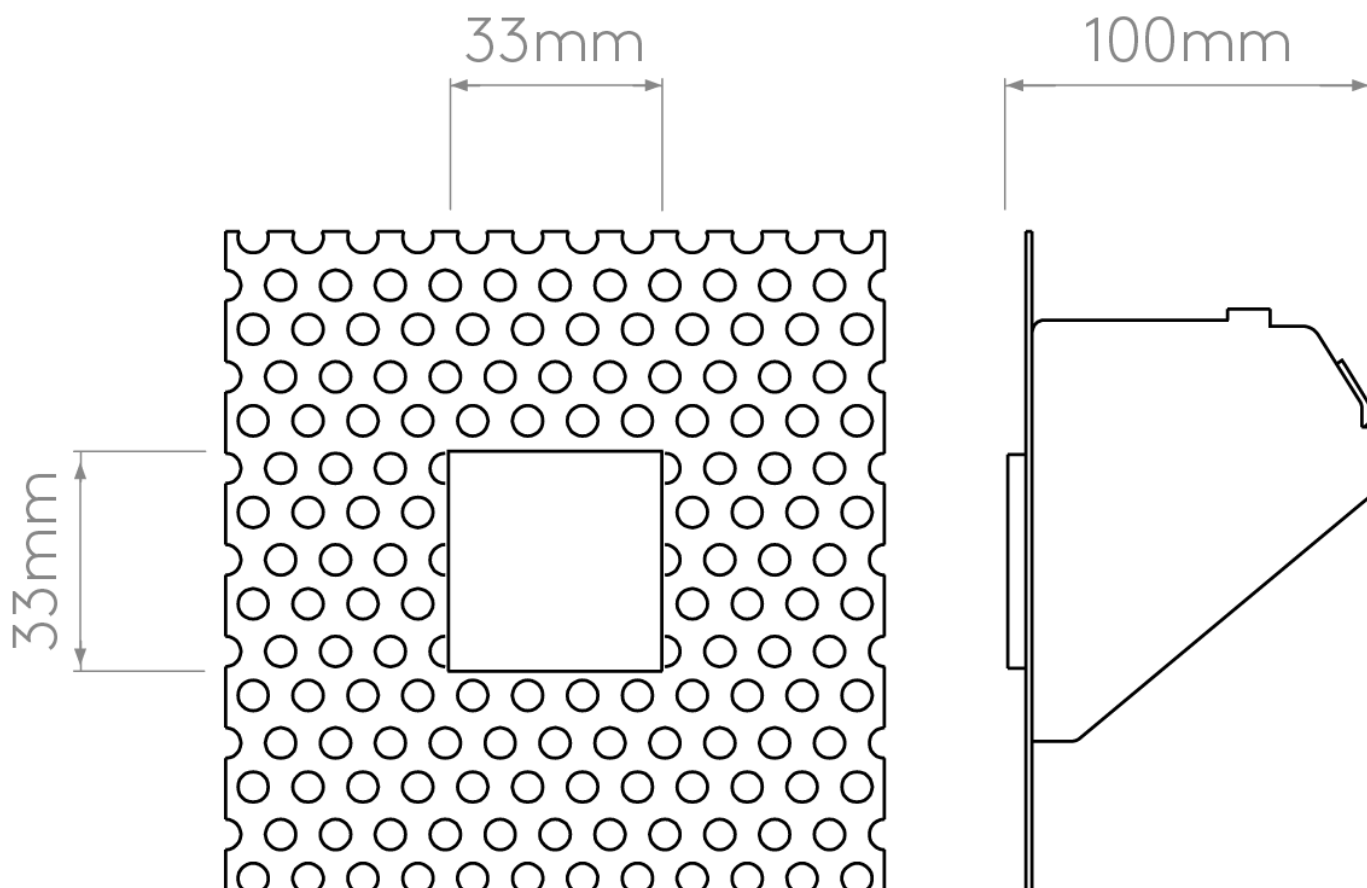

Astro Lighting - Borgo Trimless Mini LED 1212037 (7566) - Matt White Marker Light

Please note that some dimensions may vary slightly due to manufacturing tolerances, this includes cable entry and fixing holes