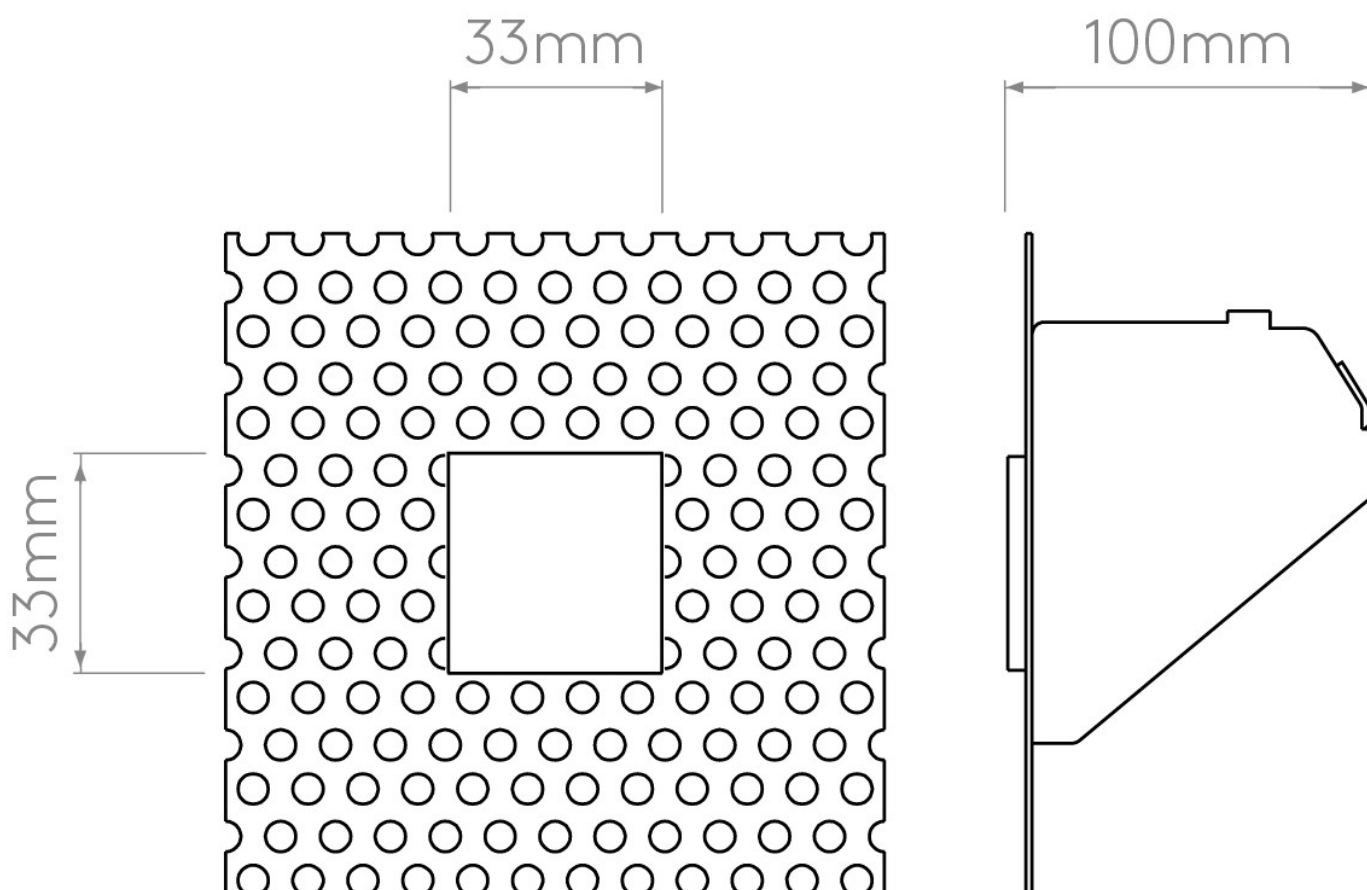

Astro Lighting - Borgo Trimless Mini LED 3000K 1212039 (7625) - Matt White Marker Light

Please note that some dimensions may vary slightly due to manufacturing tolerances, this includes cable entry and fixing holes