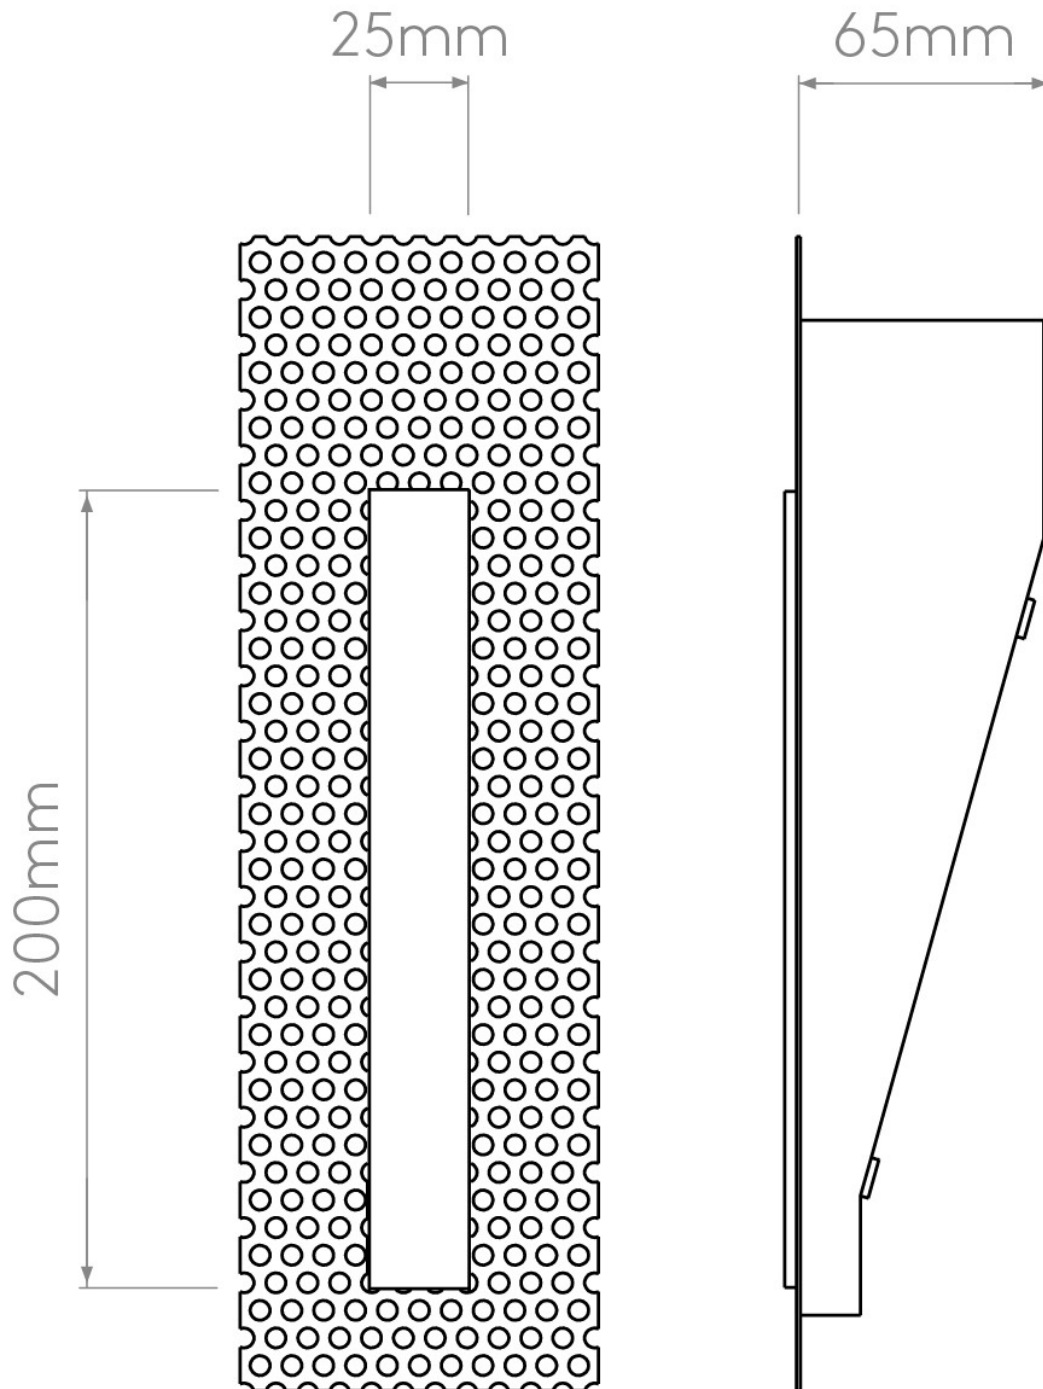

**Astro Lighting - Borgo Trimless 200 LED 2700K 1212040 (7626) - Matt White Marker Light**

Please note that some dimensions may vary slightly due to manufacturing tolerances, this includes cable entry and fixing holes