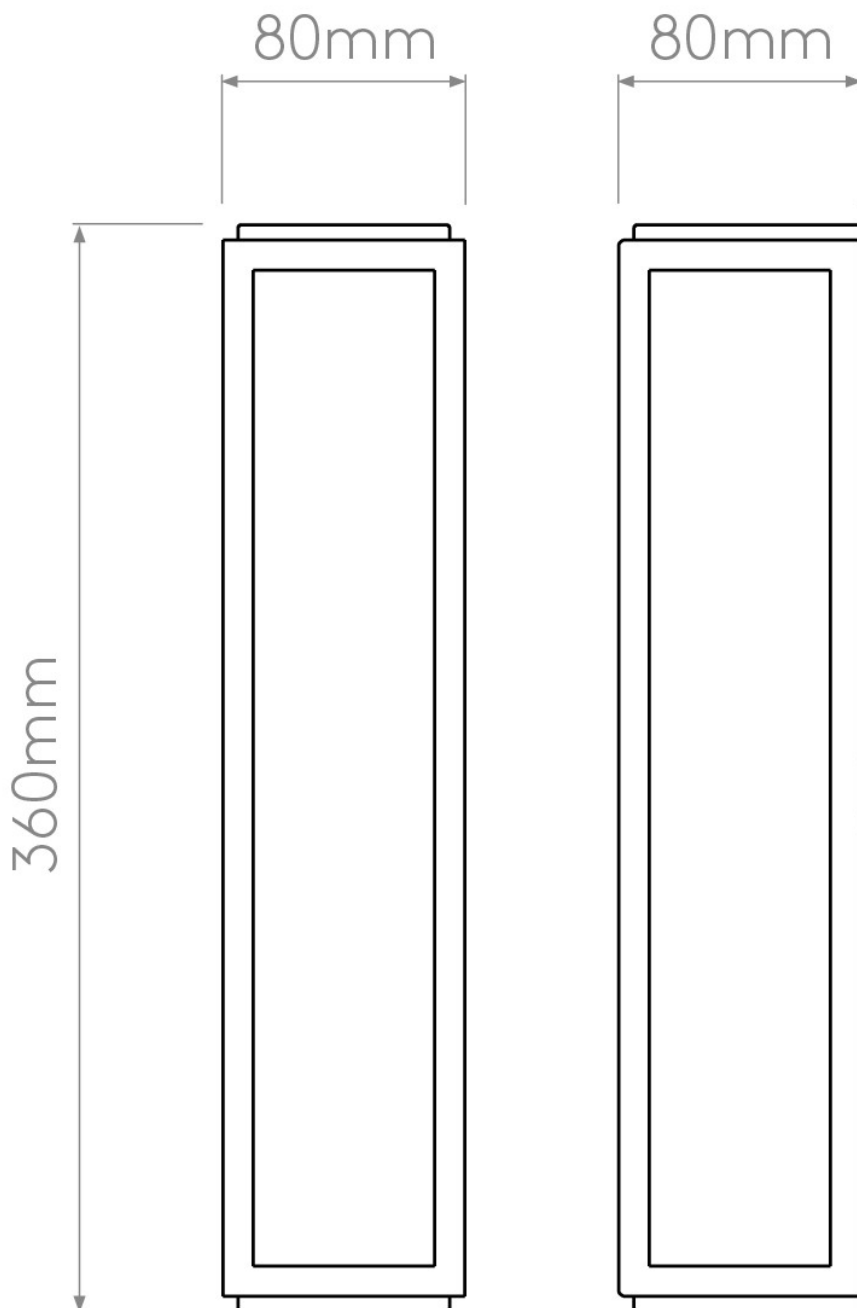

Astro Lighting - Mashiko 360 Classic 1121037 (7801) - IP44 Matt Gold Wall Light

Please note that some dimensions may vary slightly due to manufacturing tolerances, this includes cable entry and fixing holes