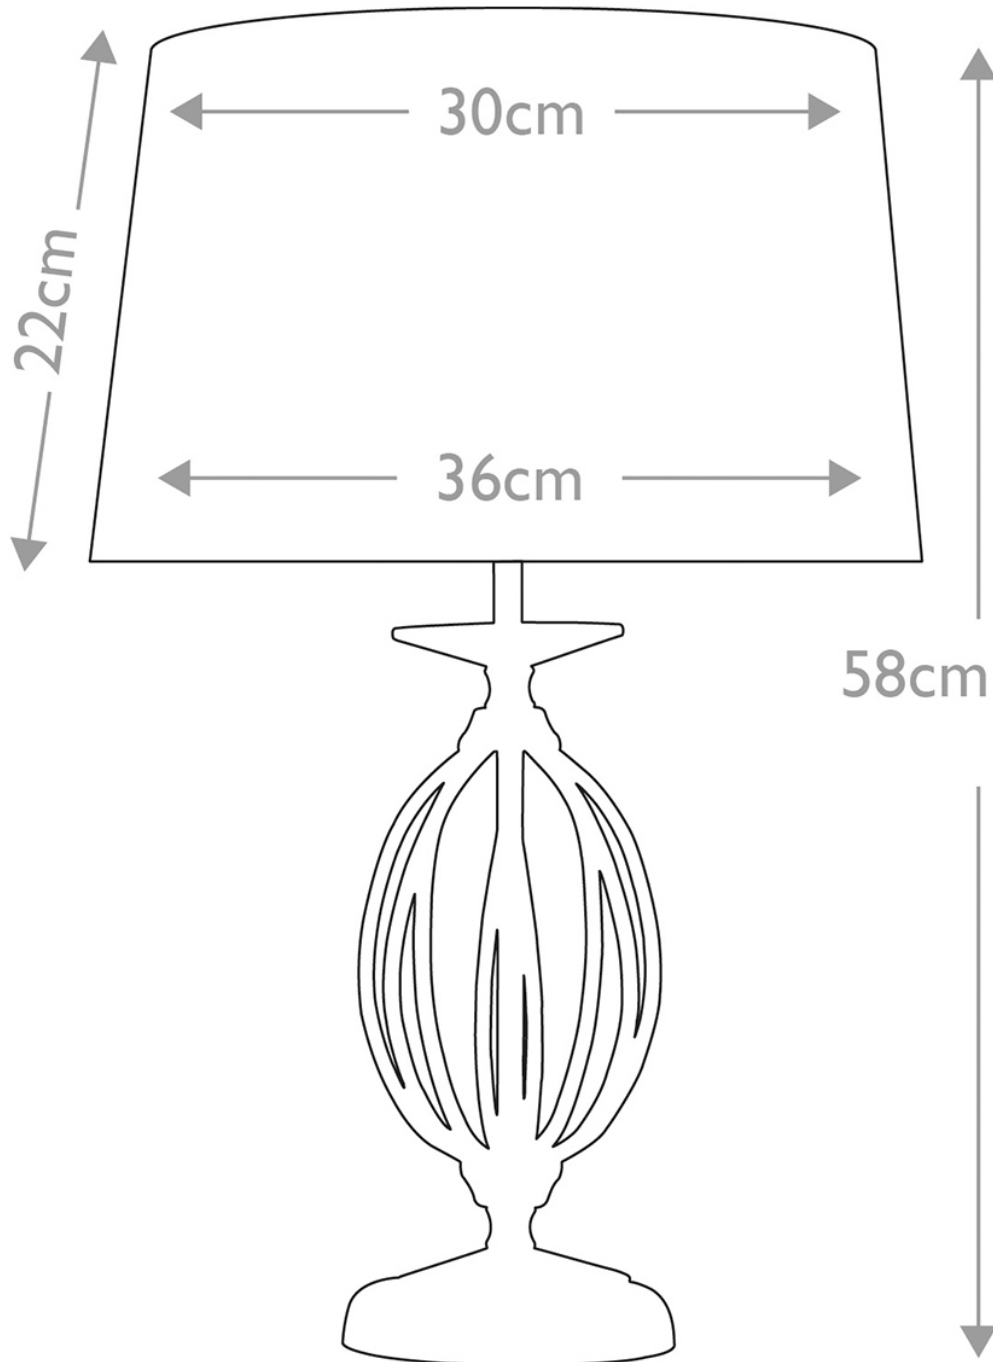

Elstead Lighting - Aegean - AG-TL-AGED-BRASS - Aged Brass Ivory Table Lamp With Shade

**CONTACT**