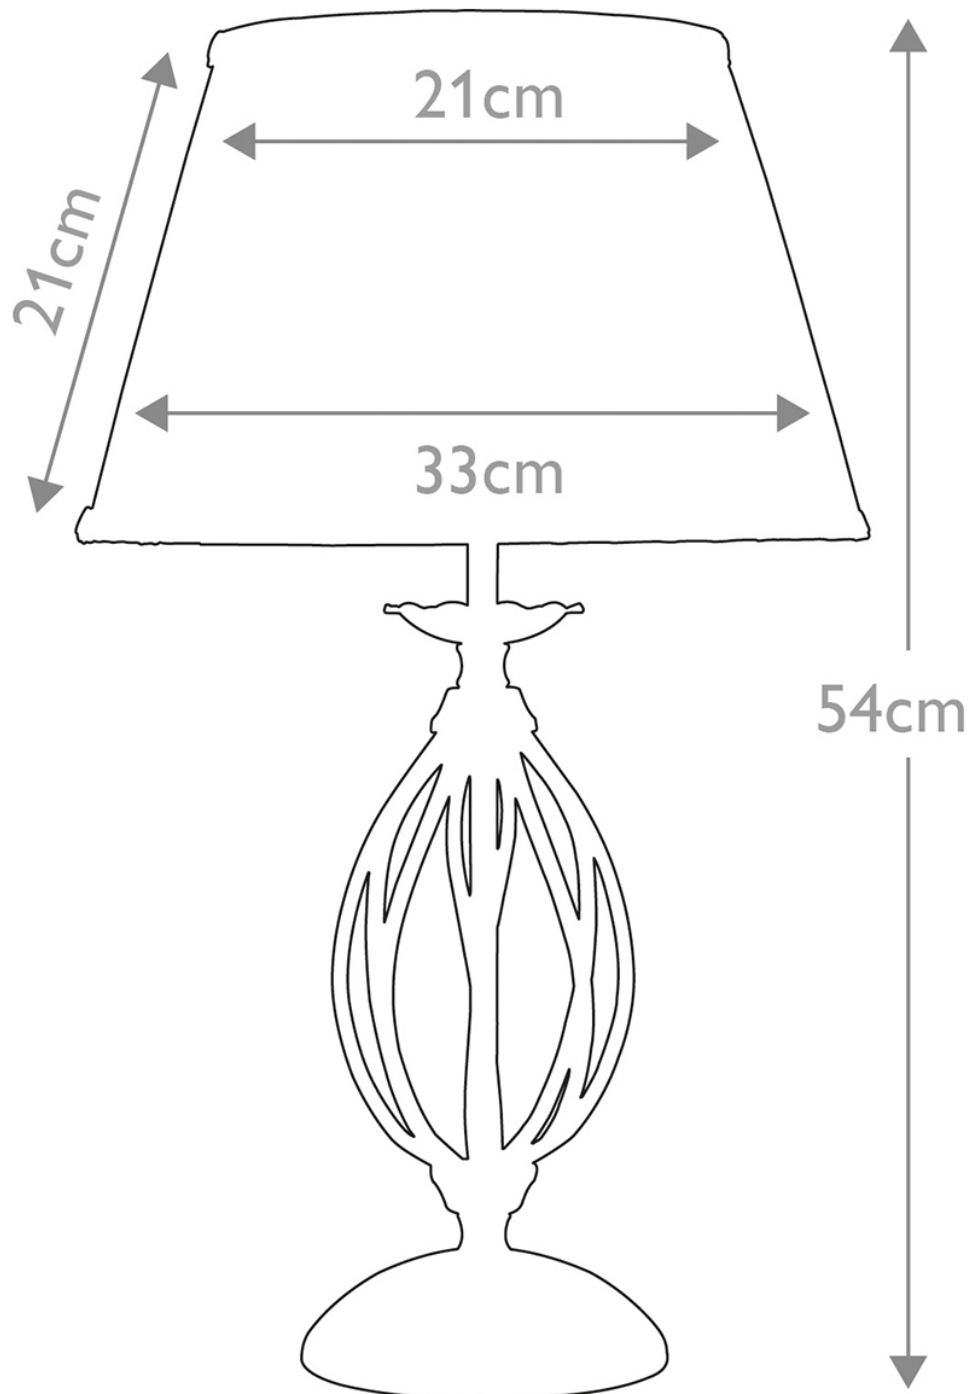

Elstead - Artisan ART-TL-AGD-BRASS Table Lamp

CONTACT