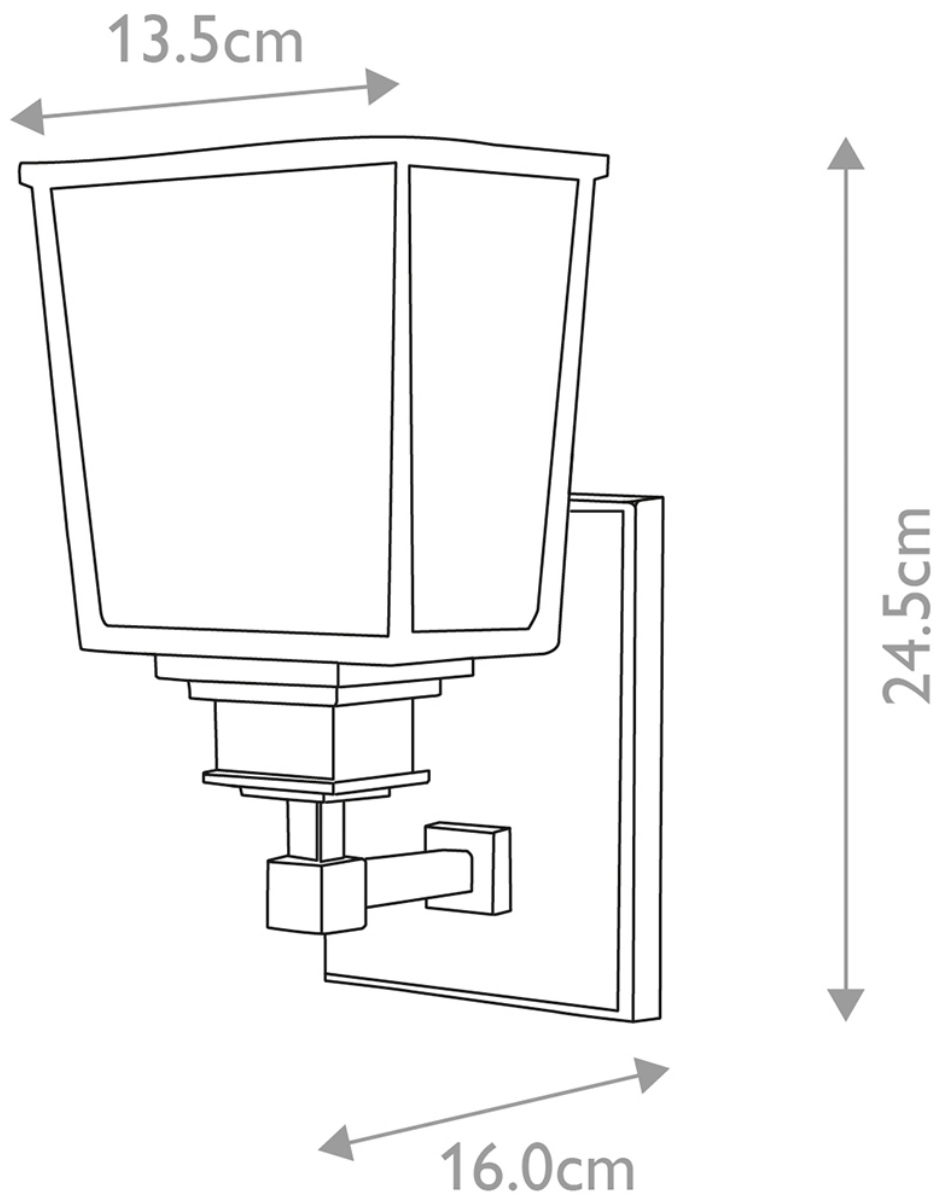

Elstead - Aylesbury BATH-AY1 Wall Light

CONTACT