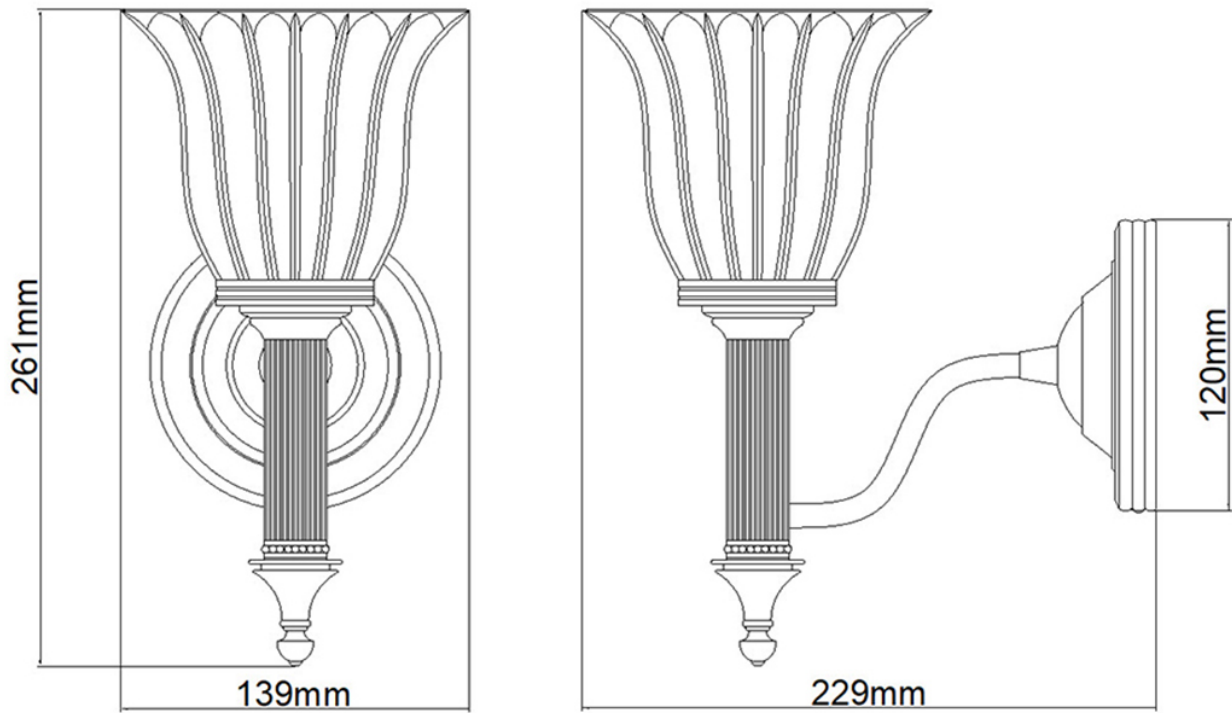

Elstead - Carroll BATH-CARROLL1-PB Wall Light

CONTACT