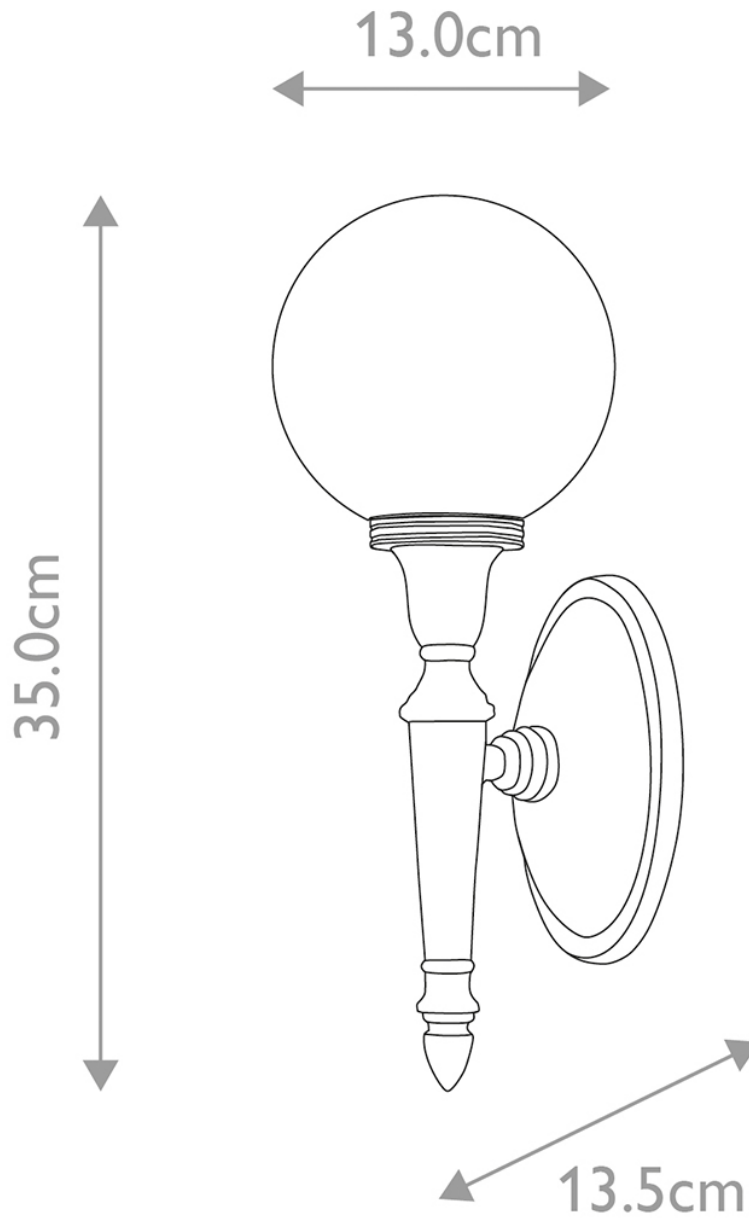

Elstead - Dryden BATH-DRYDEN4-PB Wall Light

CONTACT