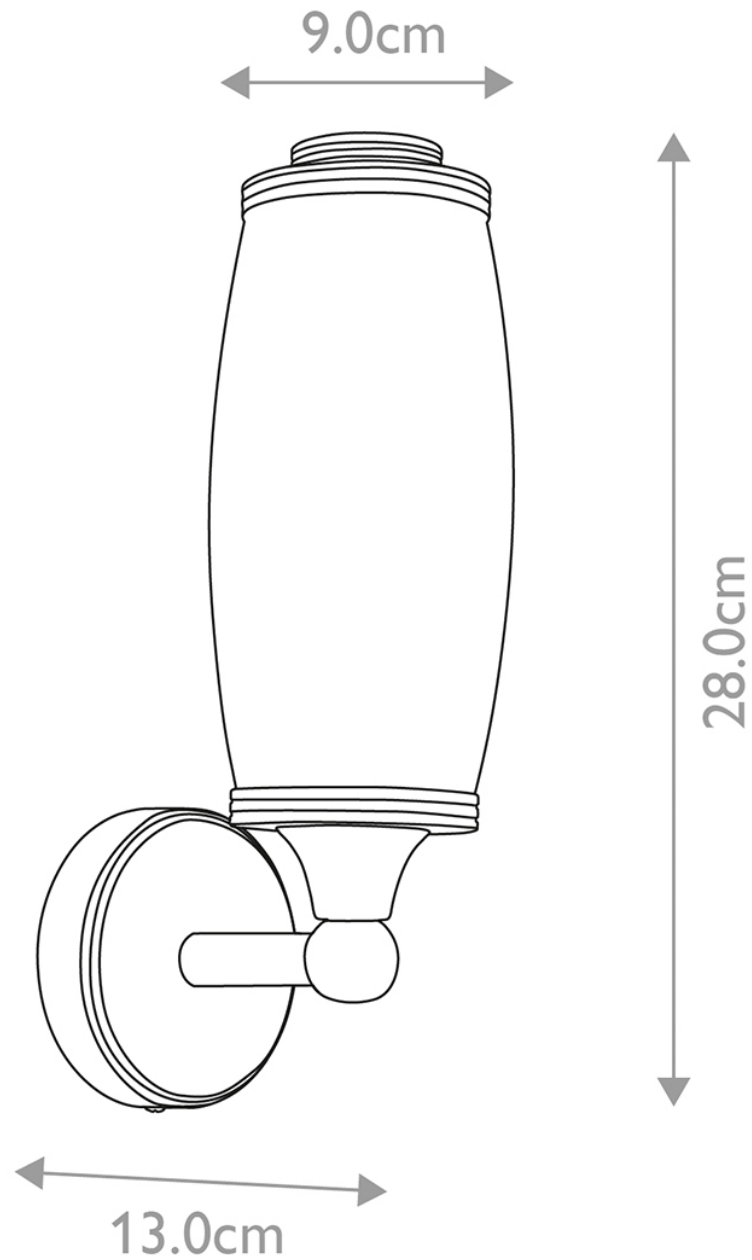

Elstead - Eliot BATH-ELIOT1-PB Wall Light

CONTACT