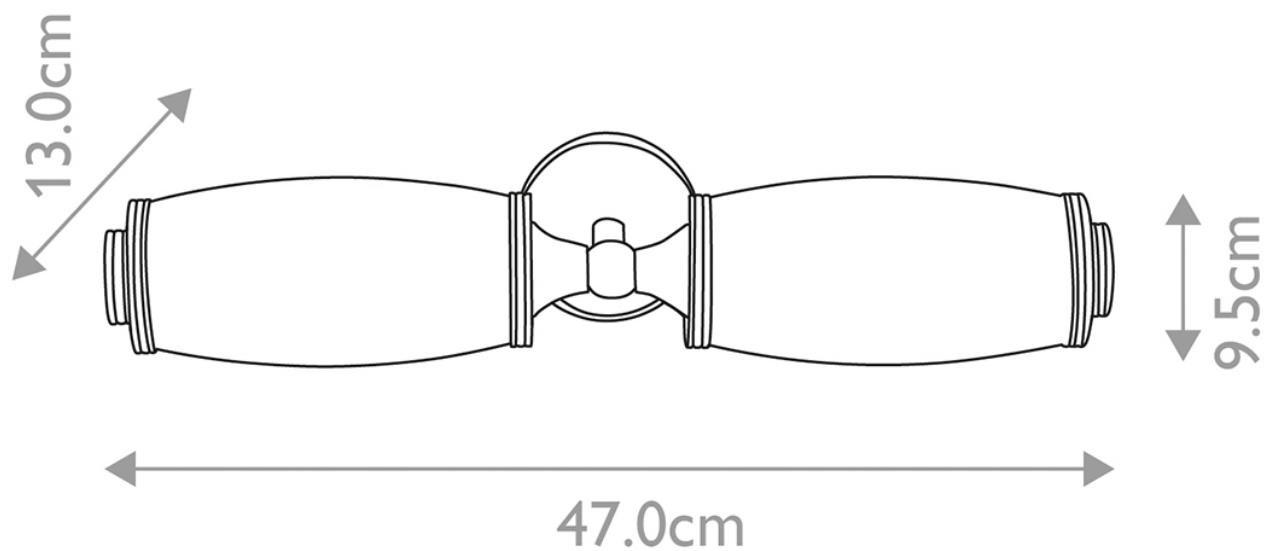

Elstead - Eliot BATH-ELIOT2-PC Wall Light

CONTACT