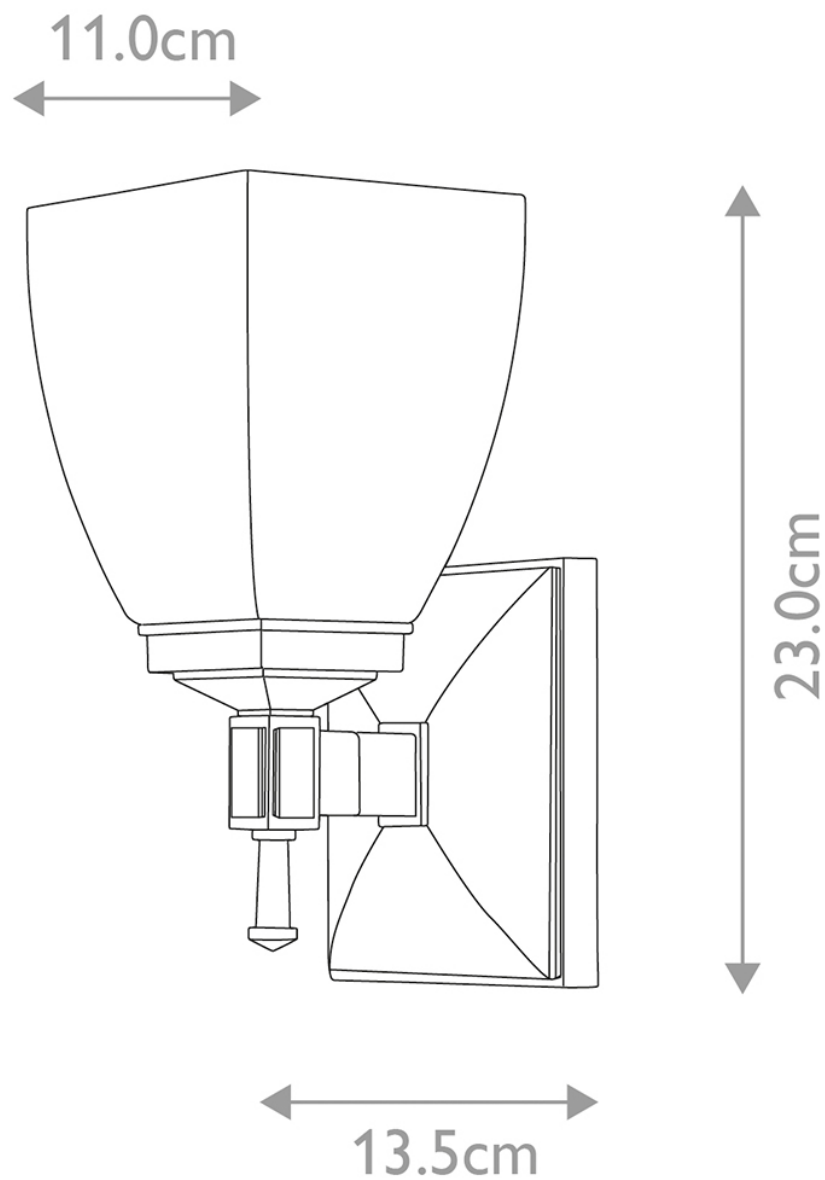

**Elstead - Shirebrook BATH-SB1 Wall Light**

**CONTACT**